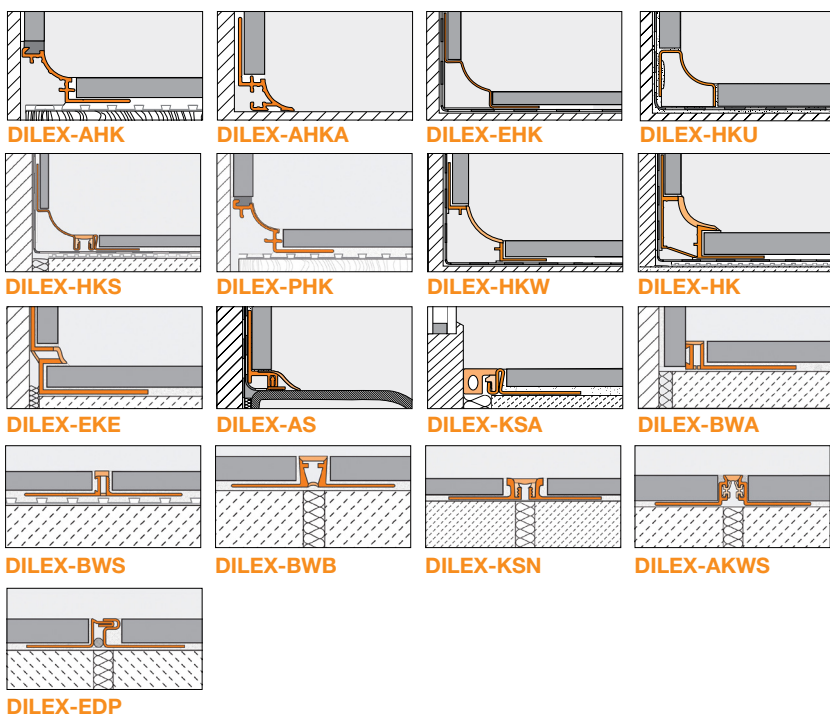

Movement joint and cove-shaped profiles