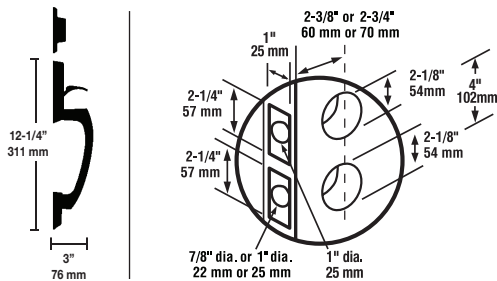

F-SERIES GRIP HANDLESET SPECIFICATIONS

CERTIFICATION	ANSI/BHMA A156.36 Grade 1 deadbolt
FINISH WARRANTY	Limited lifetime finish warranty
MECHANICAL WARRANTY	Limited lifetime mechanical warranty
THROW SIZE	Deadbolt throw 1", handle throw 1/2"
CYLINDER	5-pin tumbler, C Keyway
DOOR THICKNESS	1 3/4" doors standard. 2 1/4" optional
CROSS BORE	Deadbolt: 2 1/8" or 1 1/2" Grip: 2 1/8"
EDGE BORE	1"
LATCH / BACKSET	Adjustable to 2 3/8" or 2 3/4"
LATCH FACEPLATE SIZE	1" x 2 1/4"
LATCH FACEPLATE OPTIONS	Round corner, square corner, drive-in, or Triple Option™
KEYS	2 per lock
DOOR HANDING	Reversible for right- or left-hand doors; Specify LH or RH for all lever trim
STRIKE	Deadbolt Strike: 1 1/4" x 3 5/8" Handle Strike: 2 1/4" full lip
STRIKE OPTIONS	Specify round corner or square corner. Other options available
FUNCTIONS	Single-Cylinder, Double-Cylinder, Dummy