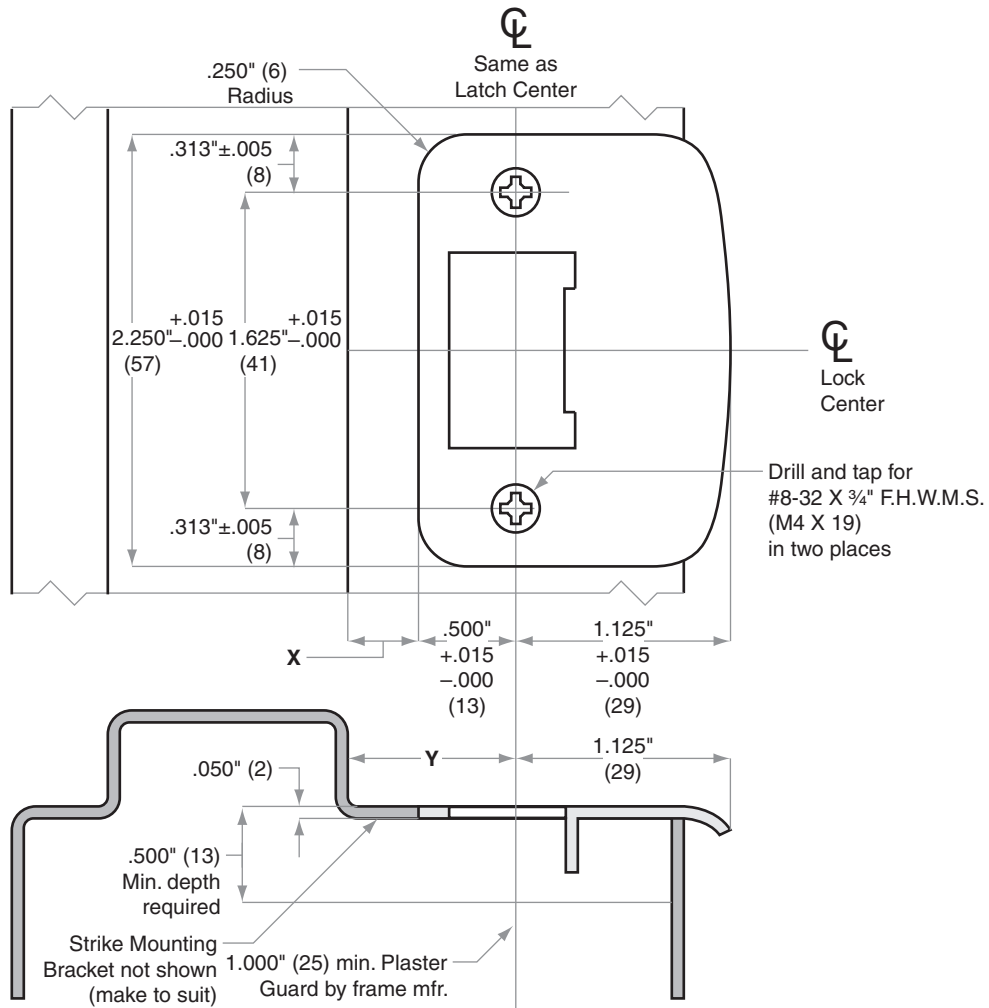

Strikes

Model 10-027

Jamb Type: Metal
 Style: Full Lip, Round Corner, 1/4" (6 mm) Radius
 Standard for: F-Series | FE-Series
 Optional for: A-Series | AL-Series | S-Series

Dimensions X and Y are variables dependent on the door thickness

Dimensions shown in parentheses () are in millimeters.

Door preparation template