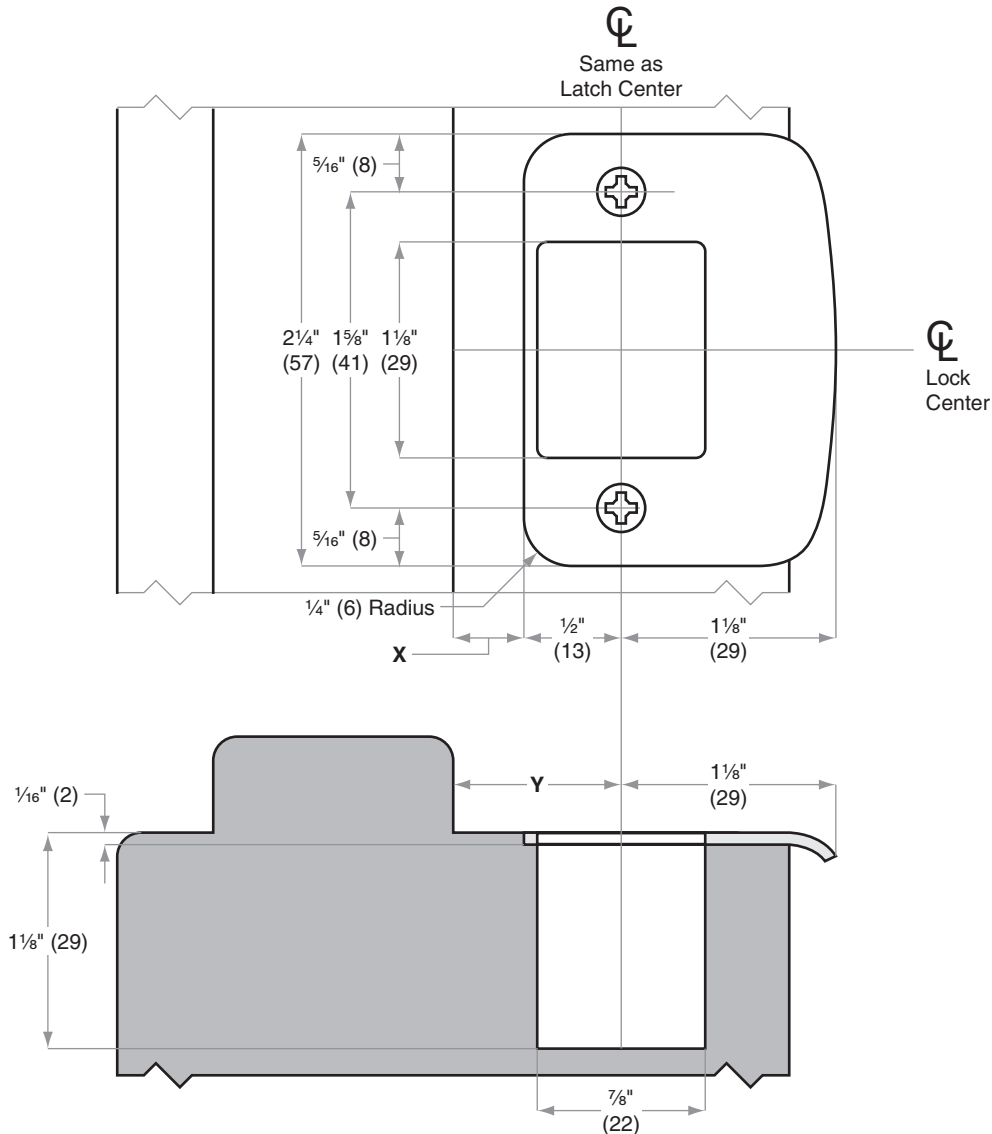

## Model 10-092

Jamb Type: Wood  
 Style: Full Lip, Round Corner, 1/4" (6 mm) Radius, Deadbolt  
 Standard for:  
 Optional for: BC100-Series | BR260-Series | B/BA300-Series | B600/700/800-Series

Dimensions X and Y are variables dependent on door thickness

Dimensions shown in parentheses ( ) are in millimeters.

Door preparation template