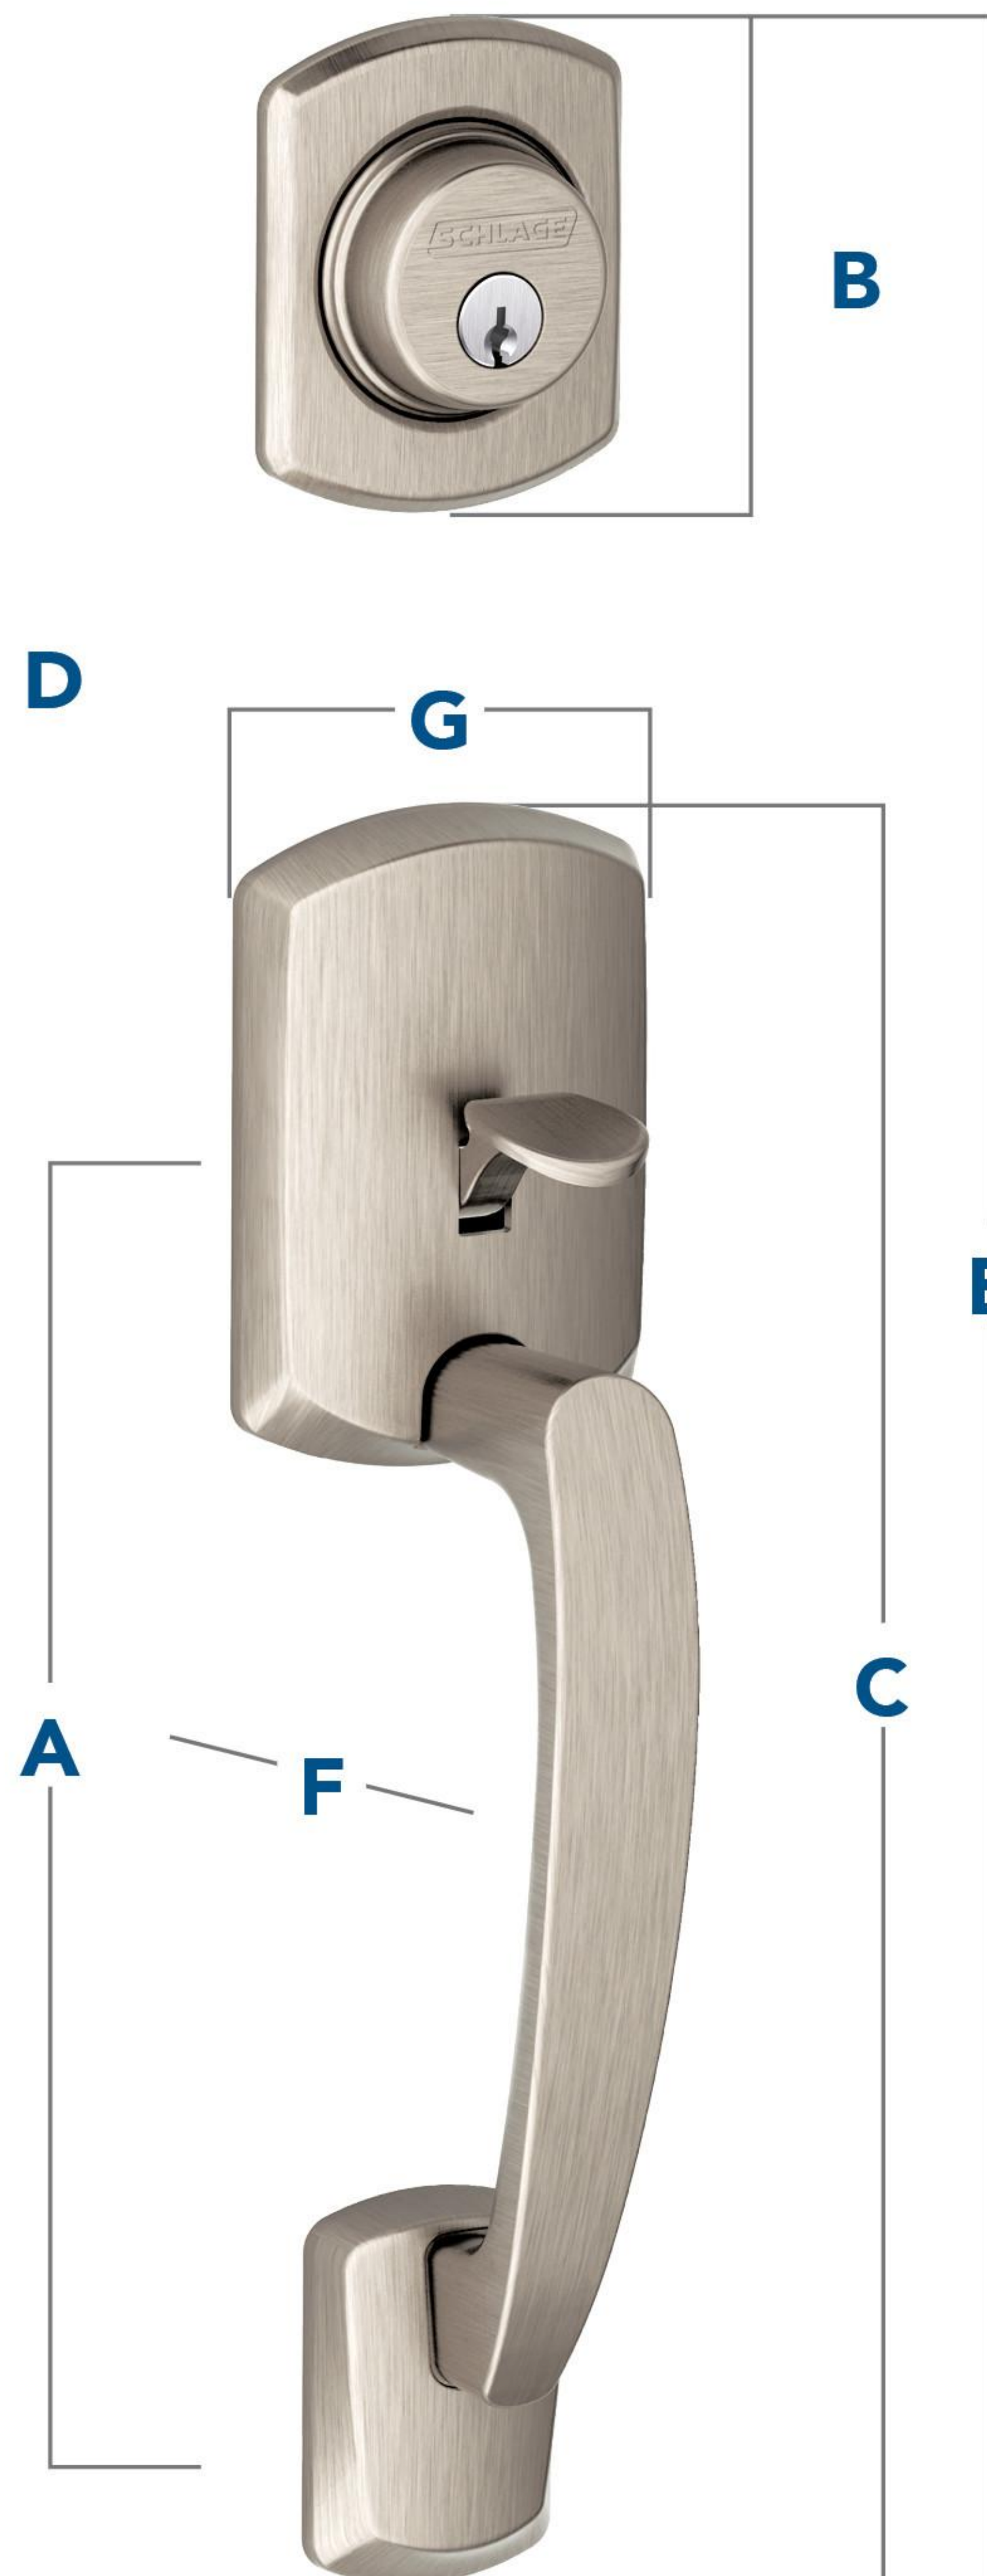

# Greenwich exterior dimensions

Center to Center Range - Grip	<b>A</b>	8 - 3/8" to 9 - 7/8"
Height - Top Escutcheon	<b>B</b>	3 - 3/8"
Height - Grip	<b>C</b>	12 - 1/4"
Range of Door Prep (5.5" is ideal)	<b>D</b>	4" to 5 - 1/2"
Total Handleset Height (5.5" Door Prep)	<b>E</b>	17 - 5/8"
Projection from Door	<b>F</b>	3"
Width of Escutcheon	<b>G</b>	3"