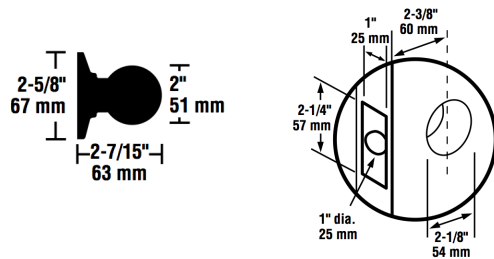

J-Series knob specifications

Certification	ANSI/BHMA Grade 3 deadbolt; UL Listed for 3-hour fire door available
Finish Warranty	Limited 5 year finish warranty
Mechanical Warranty	Limited lifetime mechanical warranty
Latch Throw	1/2"
Cylinder	5-pin tumbler, C Keyway
Door Thickness	1-3/8" to 1-3/4"
Cross Bore	2-1/8"
Edge Bore	1"
Latch/Backset	Drive-in latch fits 2-3/8" or 2-3/4" backset
Latch Faceplate Size	1" x 2-1/4"
Latch Faceplate Options	J10 and J40 functions - Dual option includes round faceplate and drive-in J54 function - Triple Option™ includes square and round faceplates and drive-in
Keys	2 per lock
Strikes	Adjustable for 1" x 2-1/4" full lip, radius corner, no box
Functions	Keyed entry, privacy, passage, dummy

Finish Options

605
Bright
Brass

609
Antique
Brass

619
Satin
Nickel

620
Antique
Pewter

625
Bright
Chrome

630
Stainless
Steel

716
Aged
Bronze

Three piece assembly for easy installation