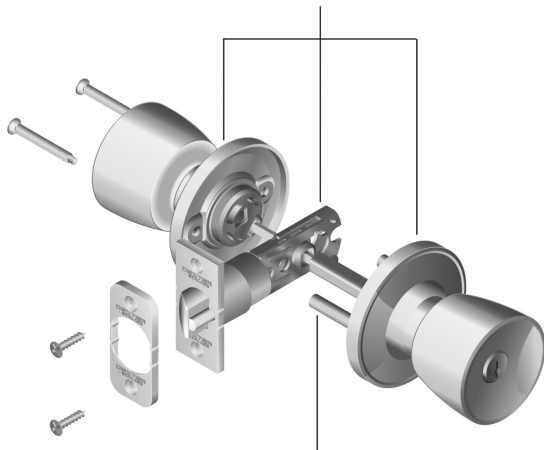

## J-Series knob specifications

Certification	ANSI/BHMA Grade 3 deadbolt; UL Listed for 3-hour fire door available
Finish Warranty	Limited 5 year finish warranty
Mechanical Warranty	Limited lifetime mechanical warranty
Latch Throw	1/2"
Cylinder	5-pin tumbler, C Keyway
Door Thickness	1-3/8" to 1-3/4"
Cross Bore	2-1/8"
Edge Bore	1"
Latch/Backset	Drive-in latch fits 2-3/8" or 2-3/4" backset
Latch Faceplate Size	1" x 2-1/4"
Latch Faceplate Options	J10 and J40 functions - Dual option includes round faceplate and drive-in J54 function - Triple Option™ includes square and round faceplates and drive-in
Keys	2 per lock
Strikes	Adjustable for 1" x 2-1/4" full lip, radius corner, no box
Functions	Keyed entry, privacy, passage, dummy

Three piece assembly for easy installation

Screw posts for easy installation

Visit [Schlage.com](http://Schlage.com) to learn more.