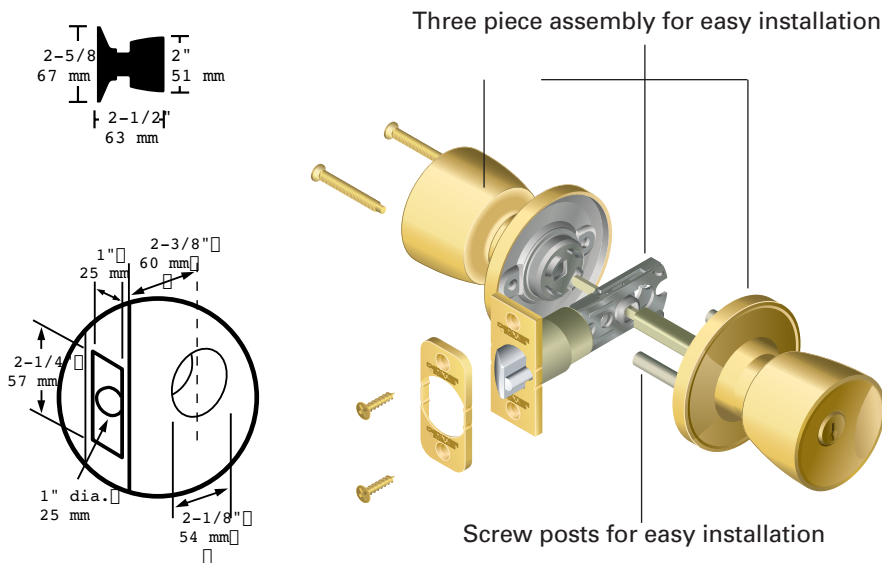

J-Series knob specifications

Certification	ANSI/BHMA Grade 3 deadbolt; UL Listed for 3-hour fire door available
Finish Warranty	5 year finish warranty
Mechanical Warranty	Limited lifetime mechanical warranty
Latch Throw	1/2"
Cylinder	5-pin tumbler, C Keyway
Door Thickness	1-3/8" to 1-3/4"
Cross Bore	2-1/8"
Edge Bore	1"
Latch/Backset	Drive-in latch fits 2-3/8" or 2-3/4" backset
Latch Faceplate Size	1" x 2-1/4"
Latch Faceplate Options	J10 and 40 functions - Dual option includes round faceplate and drive-in J54 function - Triple Option™ includes square and round faceplates and drive-in
Keys	2 per lock
Strikes	Adjustable for 1" x 2-1/4" full lip, radius corner, no box
Functions	Keyed entry, privacy, passage, dummy

Finish Options

Visit Schlage.com to learn more.

About Allegion™

Allegion (NYSE: ALLE) creates peace of mind by pioneering safety and security. As a $2 billion provider of security solutions for homes and businesses, Allegion employs more than 8,000 people and sells products in more than 120 countries across the world. Allegion comprises more than 25 global brands, including strategic brands CISA®, Interflex®, LCN®, Schlage® and Von Duprin®. For more, visit www.allegion.com

aptiQ ■ LCN ■ **SCHLAGE** ■ STEELCRAFT ■ VON DUPRIN

© 2014 Allegion
MR-2072-BYR, Rev. 12/14
allegion.com