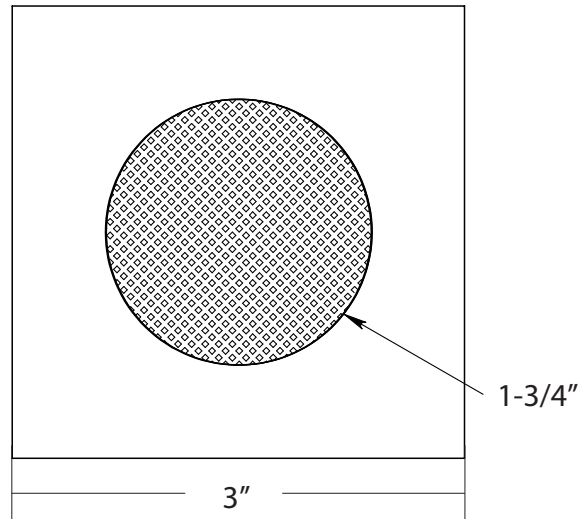

URBANO

SQUARE RECESSED PULL
211009

Front View

Side

Back View