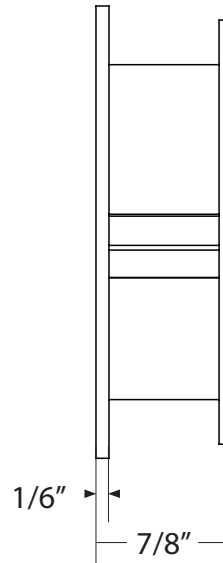

URBANO

SQUARE RECESSED PULL
211009

Front View

Side

Back View