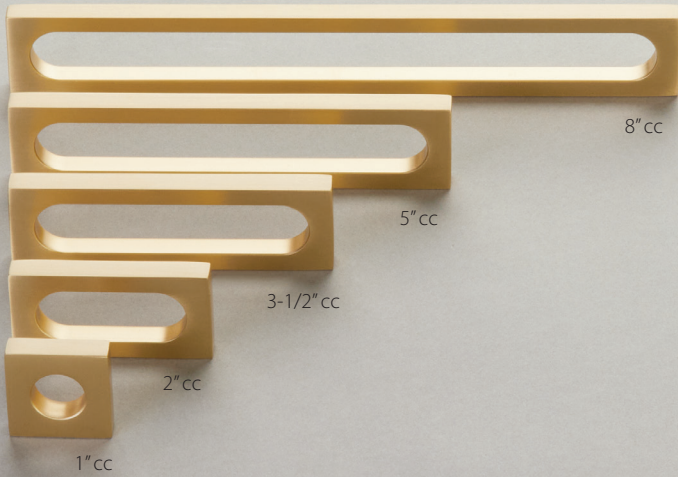

MODERN OVAL

PART #	DESCRIPTION	LIST PRICE	PART #	DESCRIPTION	LIST PRICE
10030-BN	Knob, Modern Oval Slot, Brushed Nickel, 1"Width, 7/8" cc	\$15.00	10034-PN	Pull, Modern Oval Slot, Polish Nickel, 8" cc	\$49.00
10030-GM	Knob, Modern Oval Slot, Gun Metal, 1"Width, 7/8" cc	\$15.00	10034-UNBR	Pull, Modern Oval Slot, Unlacquered Brass, 8" cc	\$49.00
10030-MB	Knob, Modern Oval Slot, Matte Black, 1"Width, 7/8" cc	\$15.00	10034-US4	Pull, Modern Oval Slot, Satin Brass, 8" cc	\$49.00
10030-MW	Knob, Modern Oval Slot, Matte White, 1"Width, 7/8" cc	\$15.00	10034-VB	Pull, Modern Oval Slot, Vintage Brass, 8" cc	\$49.00
10030-PN	Knob, Modern Oval Slot, Polish Nickel, 1"Width, 7/8" cc	\$15.00	10040-BN	Knob, Modern Oval, Brushed Nickel, 1"Width, 7/8" cc	\$15.00
10030-UNBR	Knob, Modern Oval Slot, Unlacquered Brass, 1"Width, 7/8" cc	\$15.00	10040-GM	Knob, Modern Oval, Gun Metal, 1"Width, 7/8" cc	\$15.00
10030-US4	Knob, Modern Oval Slot, Satin Brass, 1"Width, 7/8" cc	\$15.00	10040-MB	Knob, Modern Oval, Matte Black, 1"Width, 7/8" cc	\$15.00
10030-VB	Knob, Modern Oval Slot, Vintage Brass, 1"Width, 7/8" cc	\$15.00	10040-MW	Knob, Modern Oval, Matte White, 1"Width, 7/8" cc	\$15.00
10031-BN	Pull, Modern Oval Slot, Brushed Nickel, 2" cc	\$20.00	10040-PN	Knob, Modern Oval, Polish Nickel, 1"Width, 7/8" cc	\$15.00
10031-GM	Pull, Modern Oval Slot, Gun Metal, 2" cc	\$20.00	10040-UNBR	Knob, Modern Oval, Unlacquered Brass, 1"Width, 7/8" cc	\$15.00
10031-MB	Pull, Modern Oval Slot, Matte Black, 2" cc	\$20.00	10040-US4	Knob, Modern Oval, Satin Brass, 1"Width, 7/8" cc	\$15.00
10031-MW	Pull, Modern Oval Slot, Matte White, 2" cc	\$20.00	10040-VB	Knob, Modern Oval, Vintage Brass, 1"Width, 7/8" cc	\$15.00
10031-PN	Pull, Modern Oval Slot, Polish Nickel, 2" cc	\$20.00	10041-BN	Pull, Modern Oval, Brushed Nickel, 3" cc	\$30.00
10031-UNBR	Pull, Modern Oval Slot, Unlacquered Brass, 2" cc	\$20.00	10041-GM	Pull, Modern Oval, Gun Metal, 3" cc	\$30.00
10031-US4	Pull, Modern Oval Slot, Satin Brass, 2" cc	\$20.00	10041-MB	Pull, Modern Oval, Matte Black, 3" cc	\$30.00
10031-VB	Pull, Modern Oval Slot, Vintage Brass, 2" cc	\$20.00	10041-MW	Pull, Modern Oval, Matte White, 3" cc	\$30.00
10032-BN	Pull, Modern Oval Slot, Brushed Nickel, 3-1/2" cc	\$28.00	10041-PN	Pull, Modern Oval, Polish Nickel, 3" cc	\$30.00
10032-GM	Pull, Modern Oval Slot, Gun Metal, 3-1/2" cc	\$28.00	10041-UNBR	Pull, Modern Oval, Unlacquered Brass, 3" cc	\$30.00
10032-MB	Pull, Modern Oval Slot, Matte Black, 3-1/2" cc	\$28.00	10041-US4	Pull, Modern Oval, Satin Brass, 3" cc	\$30.00
10032-MW	Pull, Modern Oval Slot, Matte White, 3-1/2" cc	\$28.00	10041-VB	Pull, Modern Oval, Vintage Brass, 3" cc	\$30.00
10032-PN	Pull, Modern Oval Slot, Polish Nickel, 3-1/2" cc	\$28.00	10042-BN	Pull, Modern Oval, Brushed Nickel, 5" cc	\$42.00
10032-UNBR	Pull, Modern Oval Slot, Unlacquered Brass, 3-1/2" cc	\$28.00	10042-GM	Pull, Modern Oval, Gun Metal, 5" cc	\$42.00
10032-US4	Pull, Modern Oval Slot, Satin Brass, 3-1/2" cc	\$28.00	10042-MB	Pull, Modern Oval, Matte Black, 5" cc	\$42.00
10032-VB	Pull, Modern Oval Slot, Vintage Brass, 3-1/2" cc	\$28.00	10042-MW	Pull, Modern Oval, Matte White, 5" cc	\$42.00
10033-BN	Pull, Modern Oval Slot, Brushed Nickel, 5" cc	\$35.00	10042-PN	Pull, Modern Oval, Polish Nickel, 5" cc	\$42.00
10033-GM	Pull, Modern Oval Slot, Gun Metal, 5" cc	\$35.00	10042-UNBR	Pull, Modern Oval, Unlacquered Brass, 5" cc	\$42.00
10033-MB	Pull, Modern Oval Slot, Matte Black, 5" cc	\$35.00	10042-US4	Pull, Modern Oval, Satin Brass, 5" cc	\$42.00
10033-MW	Pull, Modern Oval Slot, Matte White, 5" cc	\$35.00	10042-VB	Pull, Modern Oval, Vintage Brass, 5" cc	\$42.00
10033-PN	Pull, Modern Oval Slot, Polish Nickel, 5" cc	\$35.00	10043-BN	Pull, Modern Oval, Brushed Nickel, 8" cc	\$59.00
10033-UNBR	Pull, Modern Oval Slot, Unlacquered Brass, 5" cc	\$35.00	10043-GM	Pull, Modern Oval, Gun Metal, 8" cc	\$59.00
10033-US4	Pull, Modern Oval Slot, Satin Brass, 5" cc	\$35.00	10043-MB	Pull, Modern Oval, Matte Black, 8" cc	\$59.00
10033-VB	Pull, Modern Oval Slot, Vintage Brass, 5" cc	\$35.00	10043-MW	Pull, Modern Oval, Matte White, 8" cc	\$59.00
10034-BN	Pull, Modern Oval Slot, Brushed Nickel, 8" cc	\$49.00	10043-PN	Pull, Modern Oval, Polish Nickel, 8" cc	\$59.00
10034-GM	Pull, Modern Oval Slot, Gun Metal, 8" cc	\$49.00	10043-UNBR	Pull, Modern Oval, Unlacquered Brass, 8" cc	\$59.00
10034-MB	Pull, Modern Oval Slot, Matte Black, 8" cc	\$49.00	10043-US4	Pull, Modern Oval, Satin Brass, 8" cc	\$59.00
10034-MW	Pull, Modern Oval Slot, Matte White, 8" cc	\$49.00	10043-VB	Pull, Modern Oval, Vintage Brass, 8" cc	\$59.00