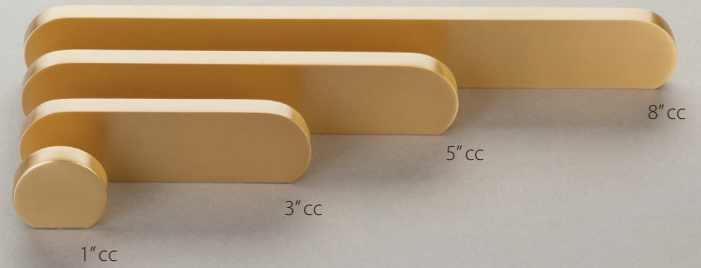

MODERN OVAL

PART #	DESCRIPTION	LIST PRICE	PART #	DESCRIPTION	LIST PRICE
10030-BN	Knob, Modern Oval Slot, Brushed Nickel, 1"Width, 7/8" cc	\$15.00	10034-PN	Pull, Modern Oval Slot, Polish Nickel, 8" cc	\$49.00
10030-GM	Knob, Modern Oval Slot, Gun Metal, 1"Width, 7/8" cc	\$15.00	10034-UNBR	Pull, Modern Oval Slot, Unlacquered Brass, 8" cc	\$49.00
10030-MB	Knob, Modern Oval Slot, Matte Black, 1"Width, 7/8" cc	\$15.00	10034-US4	Pull, Modern Oval Slot, Satin Brass, 8" cc	\$49.00
10030-MW	Knob, Modern Oval Slot, Matte White, 1"Width, 7/8" cc	\$15.00	10034-VB	Pull, Modern Oval Slot, Vintage Brass, 8" cc	\$49.00
10030-PN	Knob, Modern Oval Slot, Polish Nickel, 1"Width, 7/8" cc	\$15.00	10040-BN	Knob, Modern Oval, Brushed Nickel, 1"Width, 7/8" cc	\$15.00
10030-UNBR	Knob, Modern Oval Slot, Unlacquered Brass, 1"Width, 7/8" cc	\$15.00	10040-GM	Knob, Modern Oval, Gun Metal, 1"Width, 7/8" cc	\$15.00
10030-US4	Knob, Modern Oval Slot, Satin Brass, 1"Width, 7/8" cc	\$15.00	10040-MB	Knob, Modern Oval, Matte Black, 1"Width, 7/8" cc	\$15.00
10030-VB	Knob, Modern Oval Slot, Vintage Brass, 1"Width, 7/8" cc	\$15.00	10040-MW	Knob, Modern Oval, Matte White, 1"Width, 7/8" cc	\$15.00
10031-BN	Pull, Modern Oval Slot, Brushed Nickel, 2" cc	\$20.00	10040-PN	Knob, Modern Oval, Polish Nickel, 1"Width, 7/8" cc	\$15.00
10031-GM	Pull, Modern Oval Slot, Gun Metal, 2" cc	\$20.00	10040-UNBR	Knob, Modern Oval, Unlacquered Brass, 1"Width, 7/8" cc	\$15.00
10031-MB	Pull, Modern Oval Slot, Matte Black, 2" cc	\$20.00	10040-US4	Knob, Modern Oval, Satin Brass, 1"Width, 7/8" cc	\$15.00
10031-MW	Pull, Modern Oval Slot, Matte White, 2" cc	\$20.00	10040-VB	Knob, Modern Oval, Vintage Brass, 1"Width, 7/8" cc	\$15.00
10031-PN	Pull, Modern Oval Slot, Polish Nickel, 2" cc	\$20.00	10041-BN	Pull, Modern Oval, Brushed Nickel, 3" cc	\$30.00
10031-UNBR	Pull, Modern Oval Slot, Unlacquered Brass, 2" cc	\$20.00	10041-GM	Pull, Modern Oval, Gun Metal, 3" cc	\$30.00
10031-US4	Pull, Modern Oval Slot, Satin Brass, 2" cc	\$20.00	10041-MB	Pull, Modern Oval, Matte Black, 3" cc	\$30.00
10031-VB	Pull, Modern Oval Slot, Vintage Brass, 2" cc	\$20.00	10041-MW	Pull, Modern Oval, Matte White, 3" cc	\$30.00
10032-BN	Pull, Modern Oval Slot, Brushed Nickel, 3-1/2" cc	\$28.00	10041-PN	Pull, Modern Oval, Polish Nickel, 3" cc	\$30.00
10032-GM	Pull, Modern Oval Slot, Gun Metal, 3-1/2" cc	\$28.00	10041-UNBR	Pull, Modern Oval, Unlacquered Brass, 3" cc	\$30.00
10032-MB	Pull, Modern Oval Slot, Matte Black, 3-1/2" cc	\$28.00	10041-US4	Pull, Modern Oval, Satin Brass, 3" cc	\$30.00
10032-MW	Pull, Modern Oval Slot, Matte White, 3-1/2" cc	\$28.00	10041-VB	Pull, Modern Oval, Vintage Brass, 3" cc	\$30.00
10032-PN	Pull, Modern Oval Slot, Polish Nickel, 3-1/2" cc	\$28.00	10042-BN	Pull, Modern Oval, Brushed Nickel, 5" cc	\$42.00
10032-UNBR	Pull, Modern Oval Slot, Unlacquered Brass, 3-1/2" cc	\$28.00	10042-GM	Pull, Modern Oval, Gun Metal, 5" cc	\$42.00
10032-US4	Pull, Modern Oval Slot, Satin Brass, 3-1/2" cc	\$28.00	10042-MB	Pull, Modern Oval, Matte Black, 5" cc	\$42.00
10032-VB	Pull, Modern Oval Slot, Vintage Brass, 3-1/2" cc	\$28.00	10042-MW	Pull, Modern Oval, Matte White, 5" cc	\$42.00
10033-BN	Pull, Modern Oval Slot, Brushed Nickel, 5" cc	\$35.00	10042-PN	Pull, Modern Oval, Polish Nickel, 5" cc	\$42.00
10033-GM	Pull, Modern Oval Slot, Gun Metal, 5" cc	\$35.00	10042-UNBR	Pull, Modern Oval, Unlacquered Brass, 5" cc	\$42.00
10033-MB	Pull, Modern Oval Slot, Matte Black, 5" cc	\$35.00	10042-US4	Pull, Modern Oval, Satin Brass, 5" cc	\$42.00
10033-MW	Pull, Modern Oval Slot, Matte White, 5" cc	\$35.00	10042-VB	Pull, Modern Oval, Vintage Brass, 5" cc	\$42.00
10033-PN	Pull, Modern Oval Slot, Polish Nickel, 5" cc	\$35.00	10043-BN	Pull, Modern Oval, Brushed Nickel, 8" cc	\$59.00
10033-UNBR	Pull, Modern Oval Slot, Unlacquered Brass, 5" cc	\$35.00	10043-GM	Pull, Modern Oval, Gun Metal, 8" cc	\$59.00
10033-US4	Pull, Modern Oval Slot, Satin Brass, 5" cc	\$35.00	10043-MB	Pull, Modern Oval, Matte Black, 8" cc	\$59.00
10033-VB	Pull, Modern Oval Slot, Vintage Brass, 5" cc	\$35.00	10043-MW	Pull, Modern Oval, Matte White, 8" cc	\$59.00
10034-BN	Pull, Modern Oval Slot, Brushed Nickel, 8" cc	\$49.00	10043-PN	Pull, Modern Oval, Polish Nickel, 8" cc	\$59.00
10034-GM	Pull, Modern Oval Slot, Gun Metal, 8" cc	\$49.00	10043-UNBR	Pull, Modern Oval, Unlacquered Brass, 8" cc	\$59.00
10034-MB	Pull, Modern Oval Slot, Matte Black, 8" cc	\$49.00	10043-US4	Pull, Modern Oval, Satin Brass, 8" cc	\$59.00
10034-MW	Pull, Modern Oval Slot, Matte White, 8" cc	\$49.00	10043-VB	Pull, Modern Oval, Vintage Brass, 8" cc	\$59.00