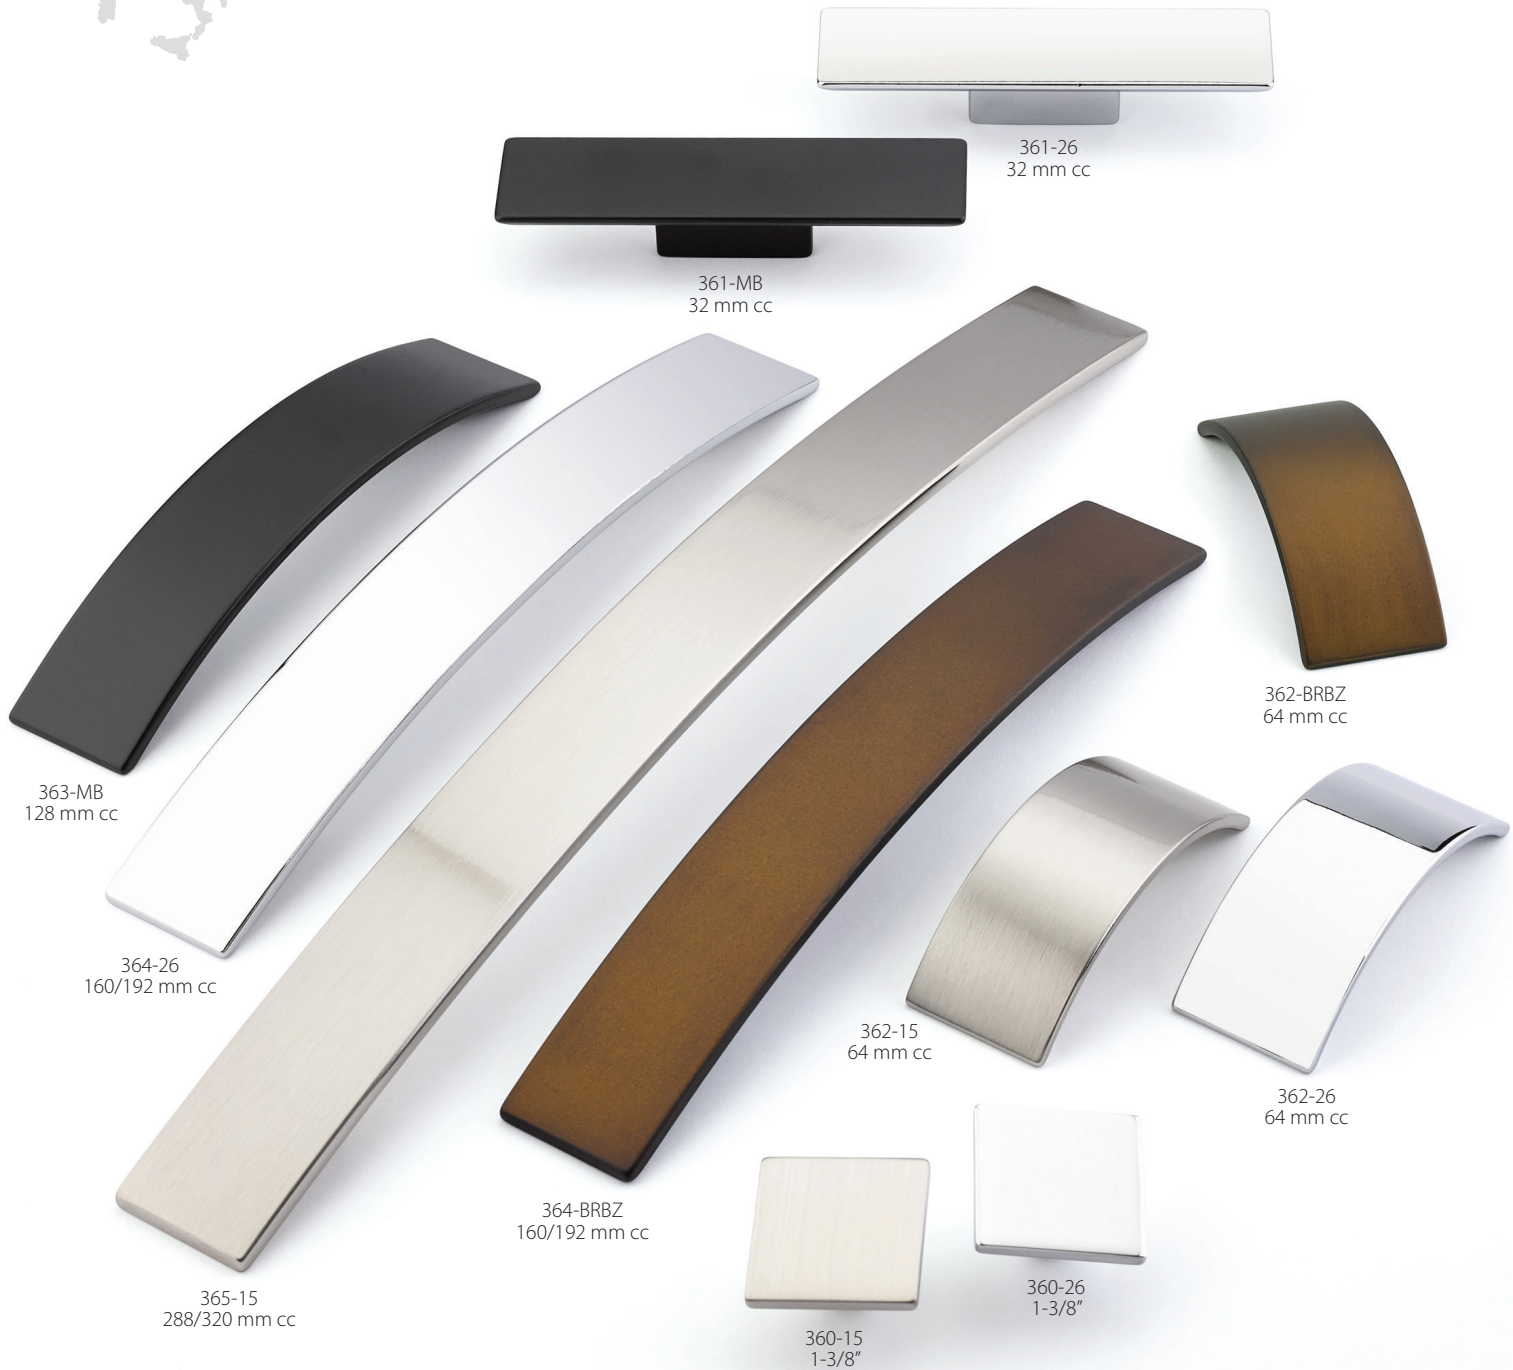

ARMADIO

MADE IN

15-Satin Nickel • 26-Polished Chrome • BRBZ-Burnished Bronze • MB-Matte Black

Items in this design group are not intended for use as appliance pulls.