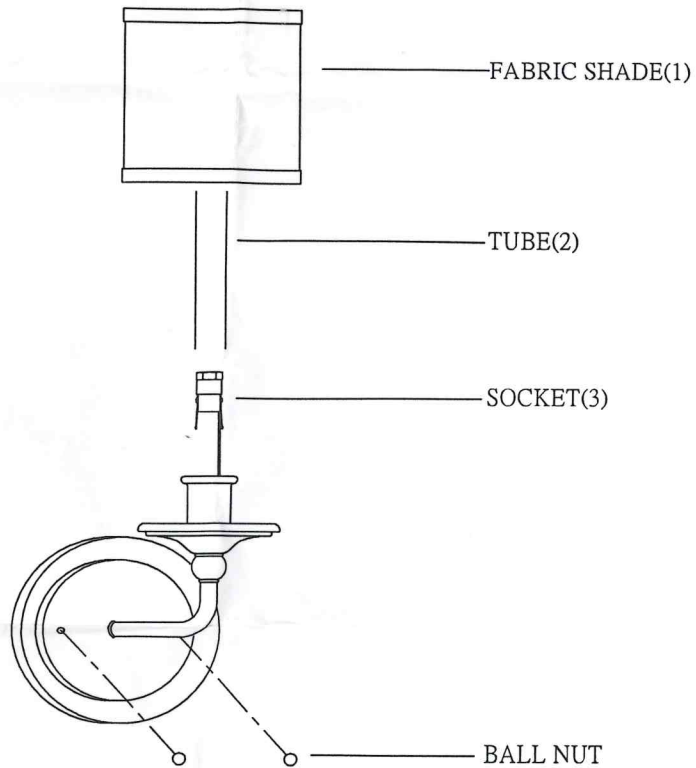

LIGHTING

ITEM NO:9-1150-1-SN
9-1150-1-109
9-1150-1-13

INSTALLATION INSTRUCTIONS

1. Carefully remove the fixture out of the carton, and check that all parts are included referring to the above illustration. Make sure not to misplace any parts that are needed for the installation;
2. Install the tube(2) onto socket(3), then install the fabric shade(4) onto tube(2);
3. The fixture is assembled!