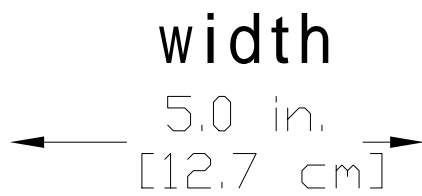

ITEM: 9-6506-1-XX

height

12.0 in.
[30.5 cm]

width

5.0 in.
[12.7 cm]

extension

5.5 in.
[14 cm]