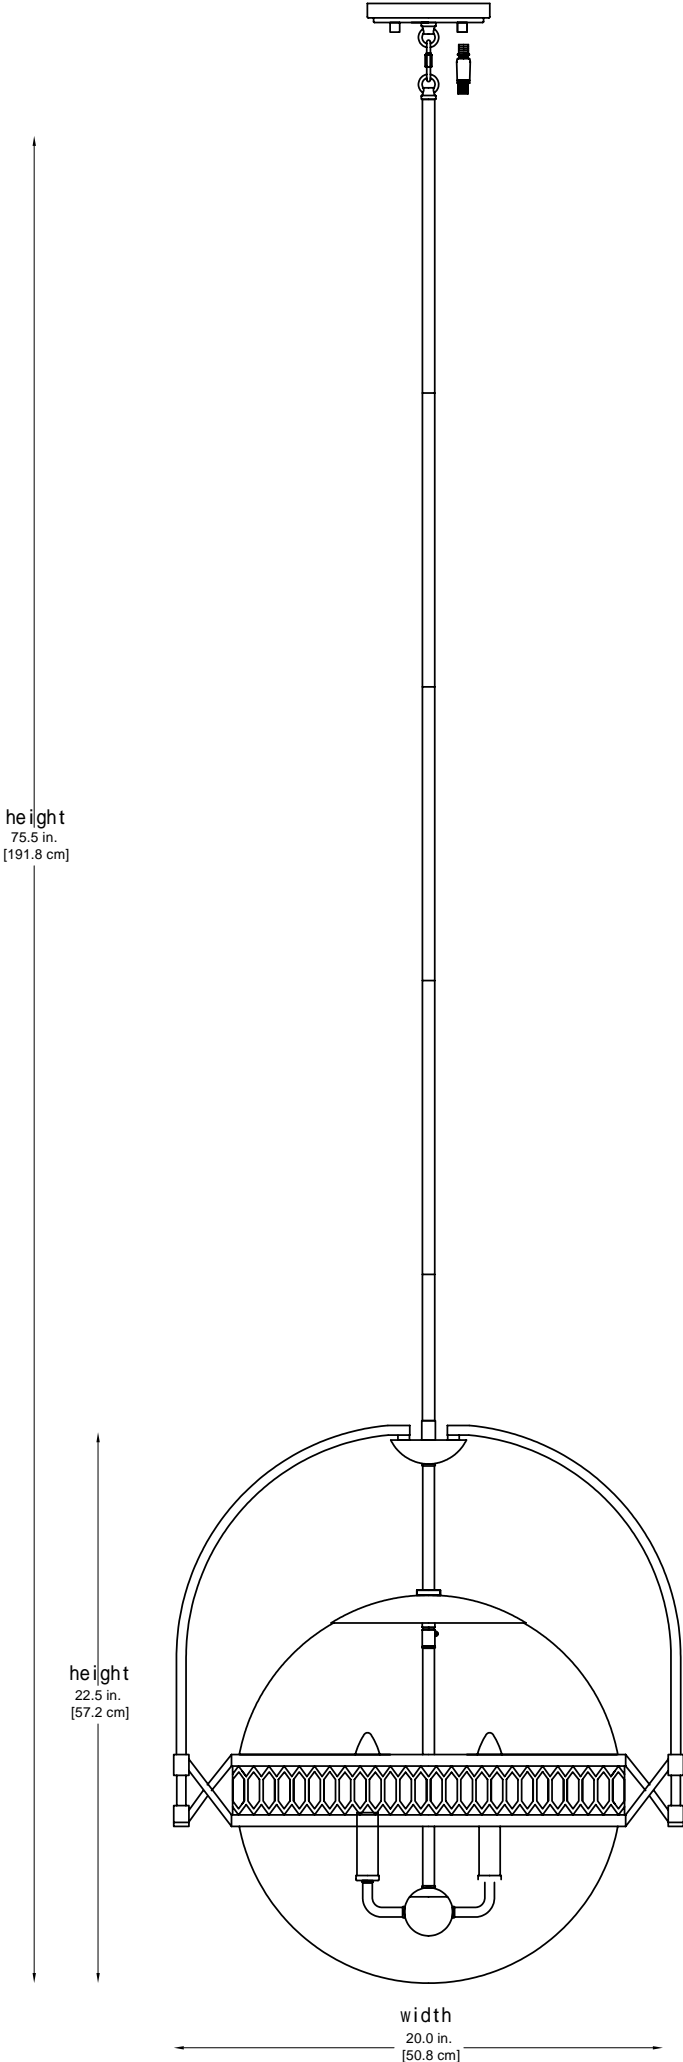

ITEM: 7-6407-3-XX

height
75.5 in.
[191.8 cm]

height
22.5 in.
[57.2 cm]

width
20.0 in.
[50.8 cm]