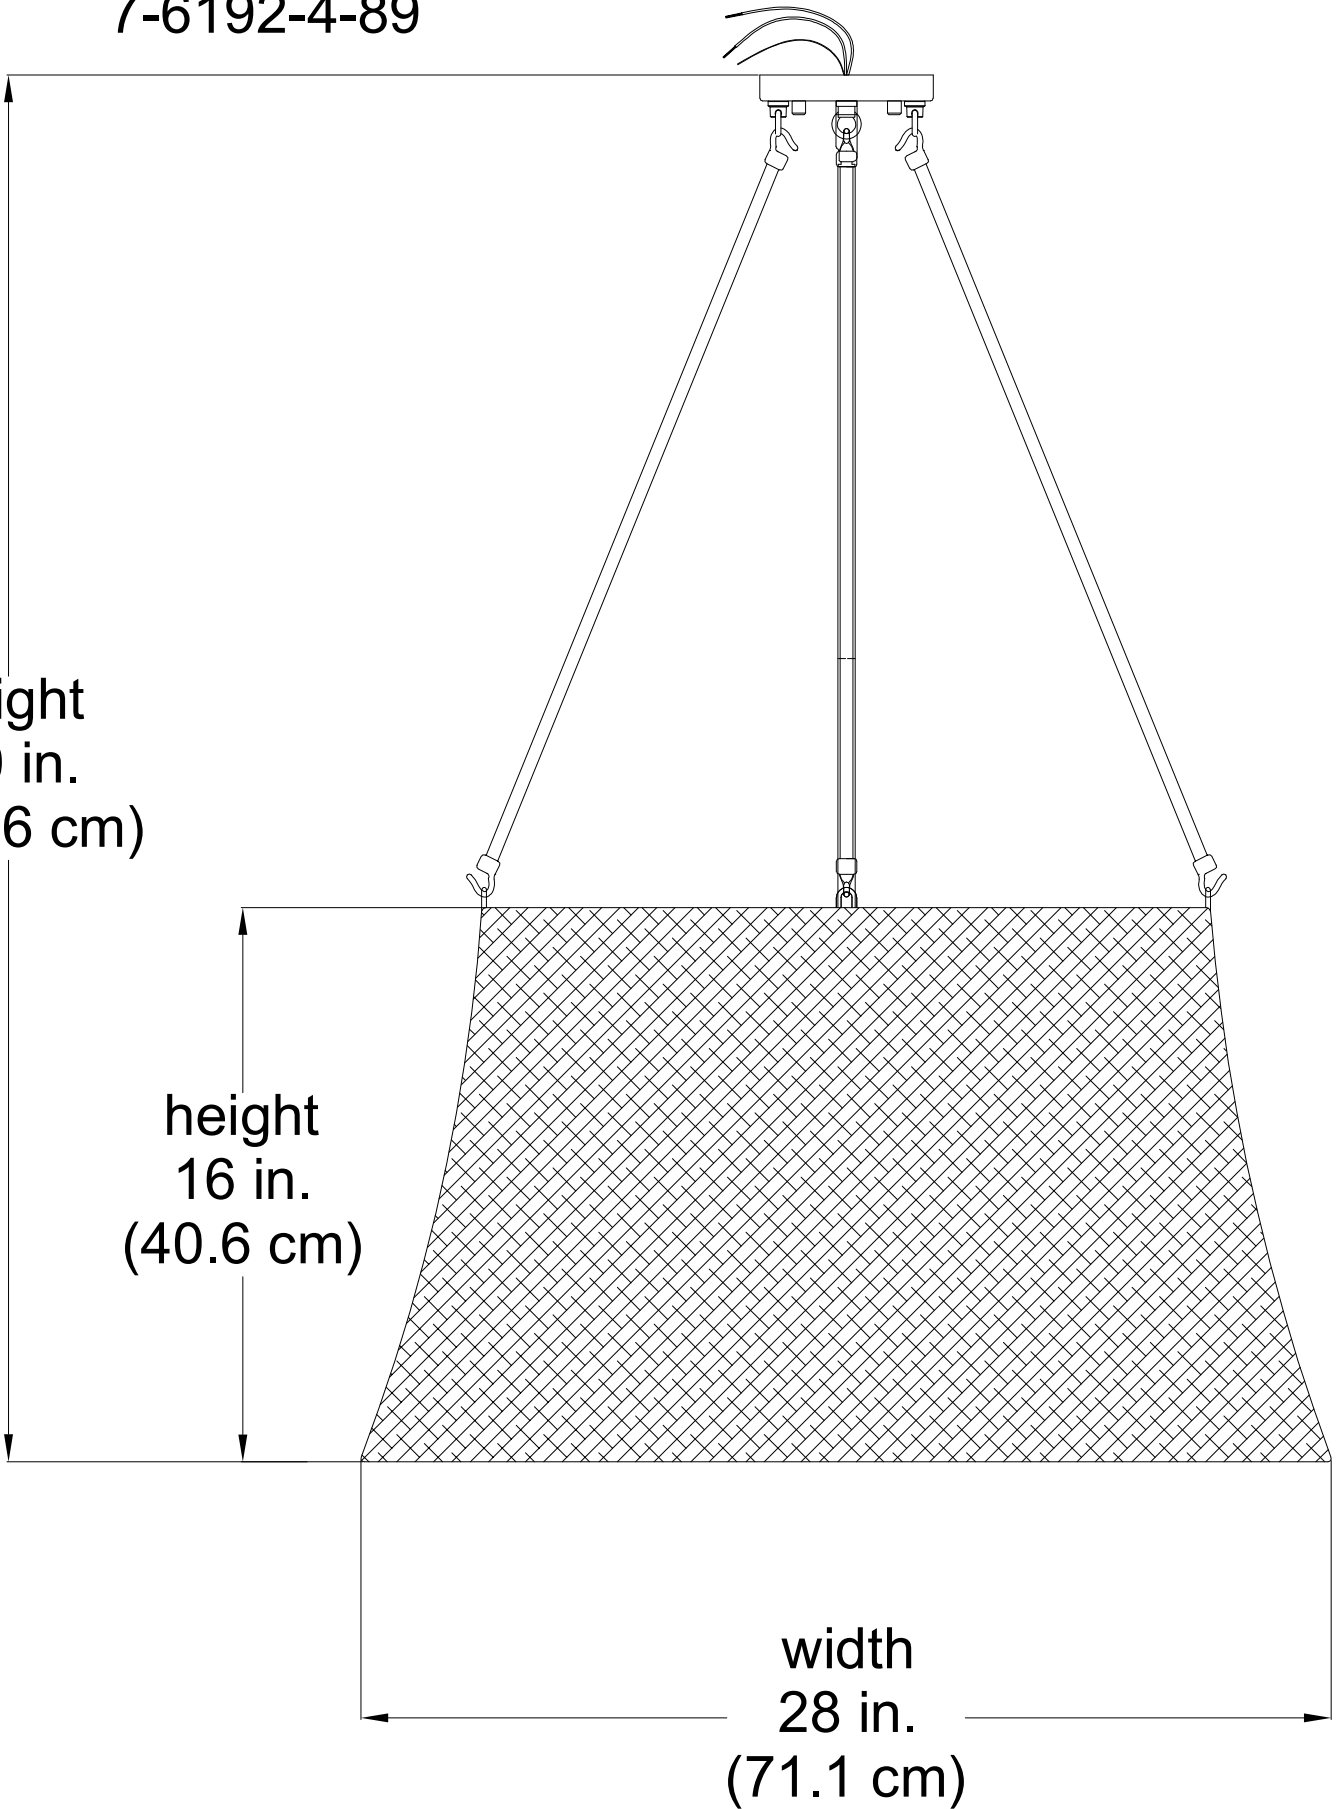

7-6192-4-89

height  
40 in.  
(101.6 cm)

height  
16 in.  
(40.6 cm)

width  
28 in.  
(71.1 cm)