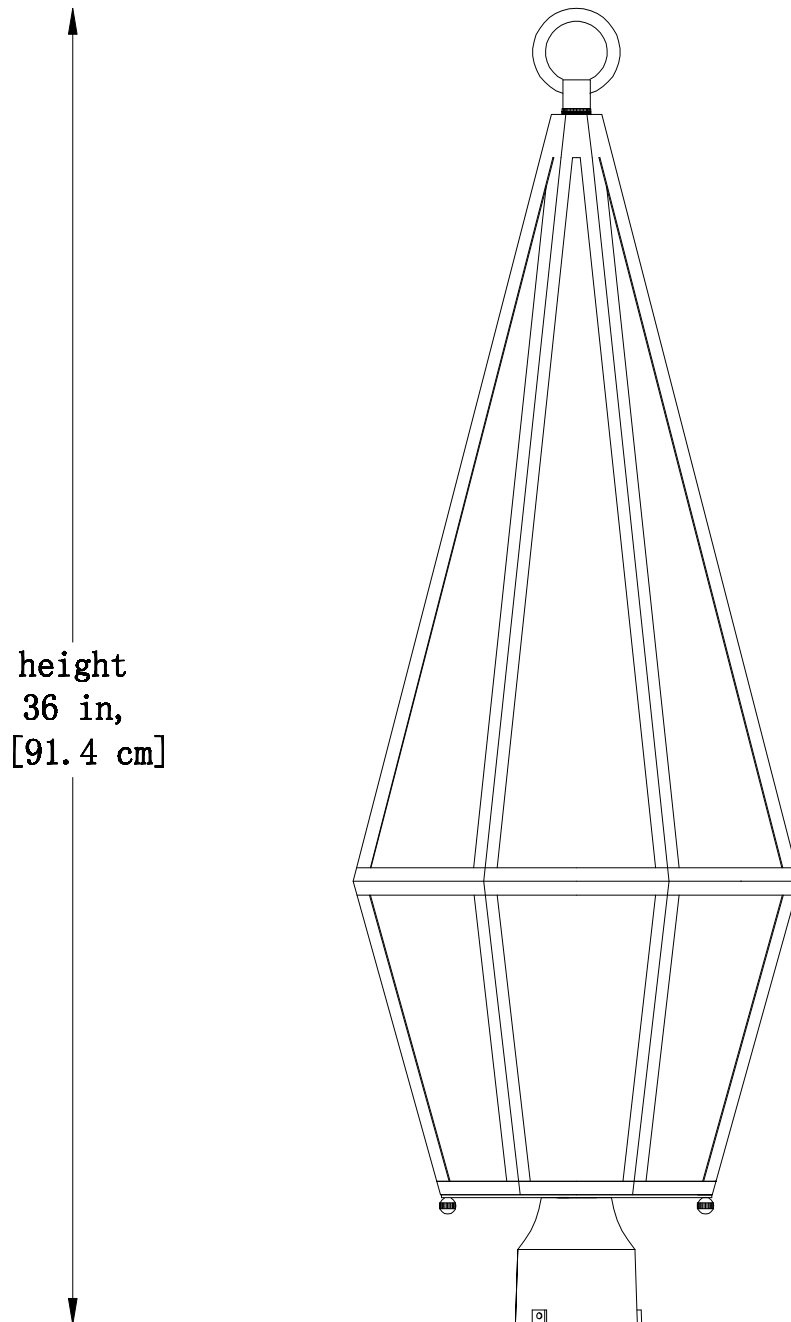

5-707-BK

height
36 in,
[91.4 cm]

width
12 in,
[30.5 cm]