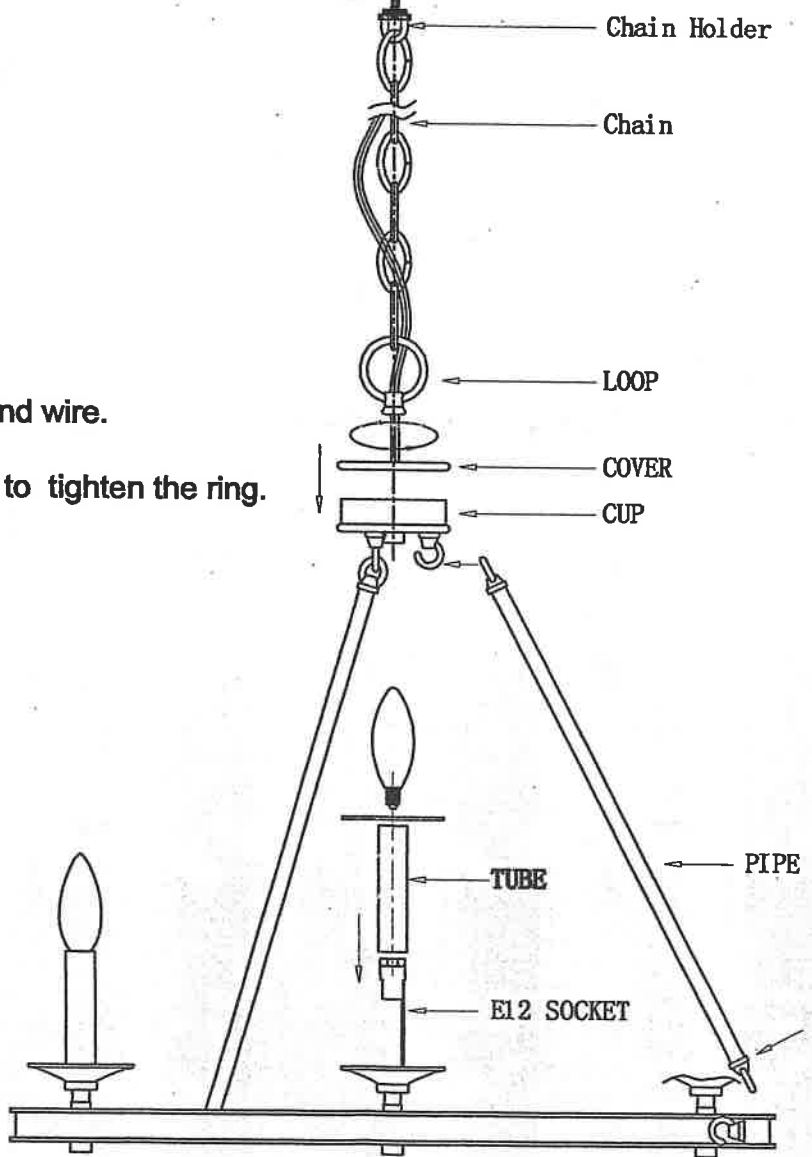

Ground wire

Wire Nut

Screw

Canopy

Outlet Box

Flxture Wire

Mounting Starp

Ground Screw

Chain Holder

Chain

LOOP

COVER

CUP

a. Pulling wire and ground wire.

b. Closing the flat cover to tighten the ring.

TUBE

PIPE

E12 SOCKET

1-307-6

1-308-8

1-310-10