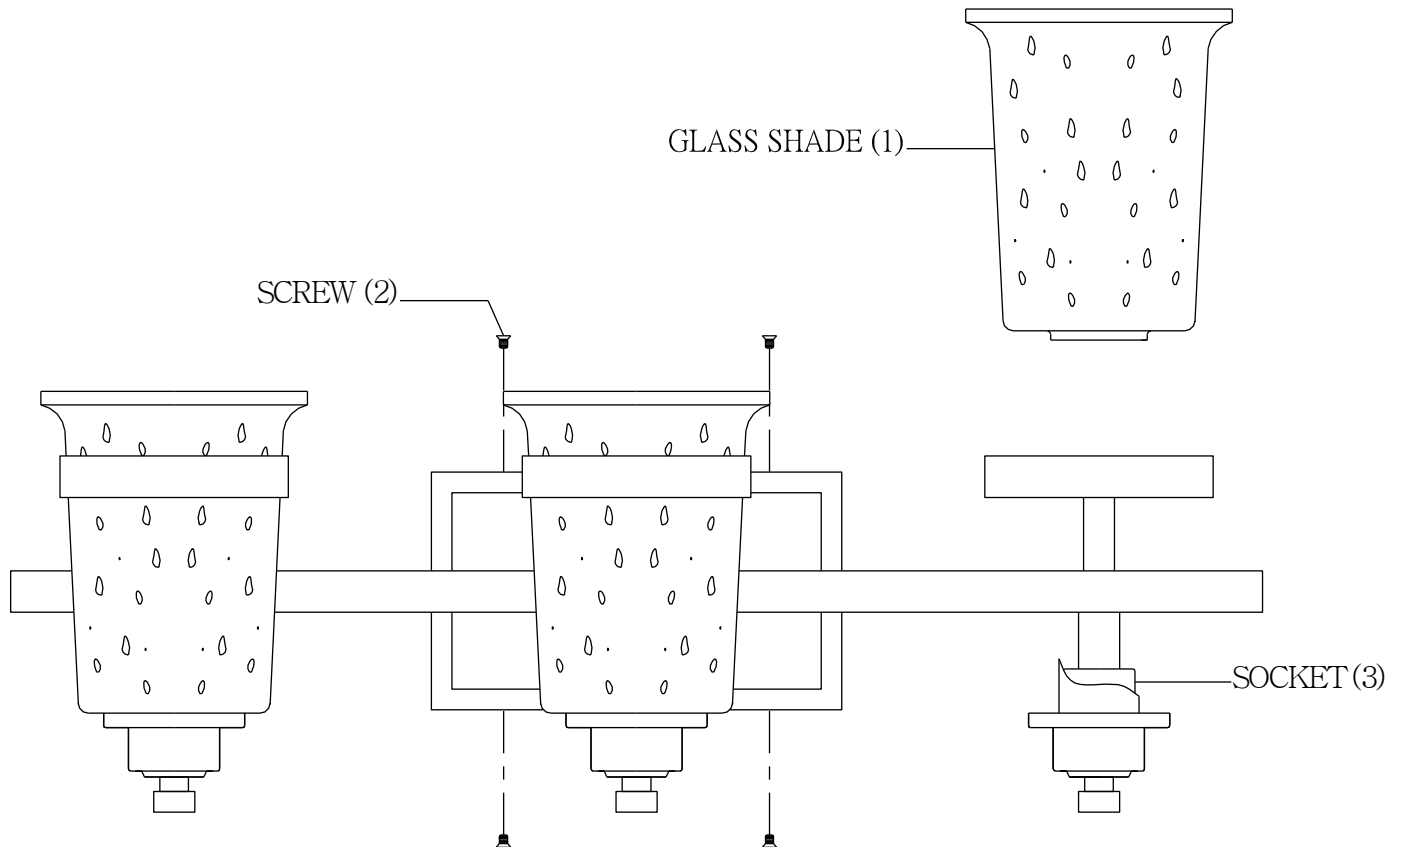

LIGHTING

ITEM NO: 8-3030-2-13/SN

8-3030-3-13/SN

8-3030-4-13/SN

INSTALLATION INSTRUCTIONS

1. Carefully remove the fixture out of the carton, and check that all parts are included referring to the above illustration. Make sure not to misplace any parts that are needed for the installation;
2. Install the glass shade(1) onto socket(3);
3. The fixture is assembled!