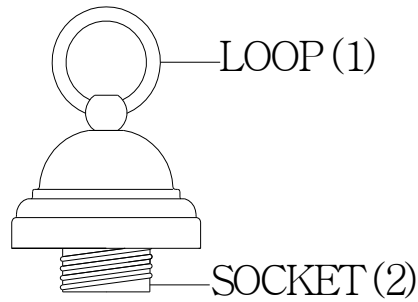

ITEM NO: 1-2070-1-SN

1-2070-1-109

1-2070-1-13

### INSTALLATION INSTRUCTIONS

1. Carefully remove the fixture out of the carton, and check that all parts are included referring to the above illustration. Make sure not to misplace any parts that are needed for the installation;
2. Install the glass shade (3), steel panel (5) onto socket (2), then secure them with socket ring (4).
3. The fixture is assembled!