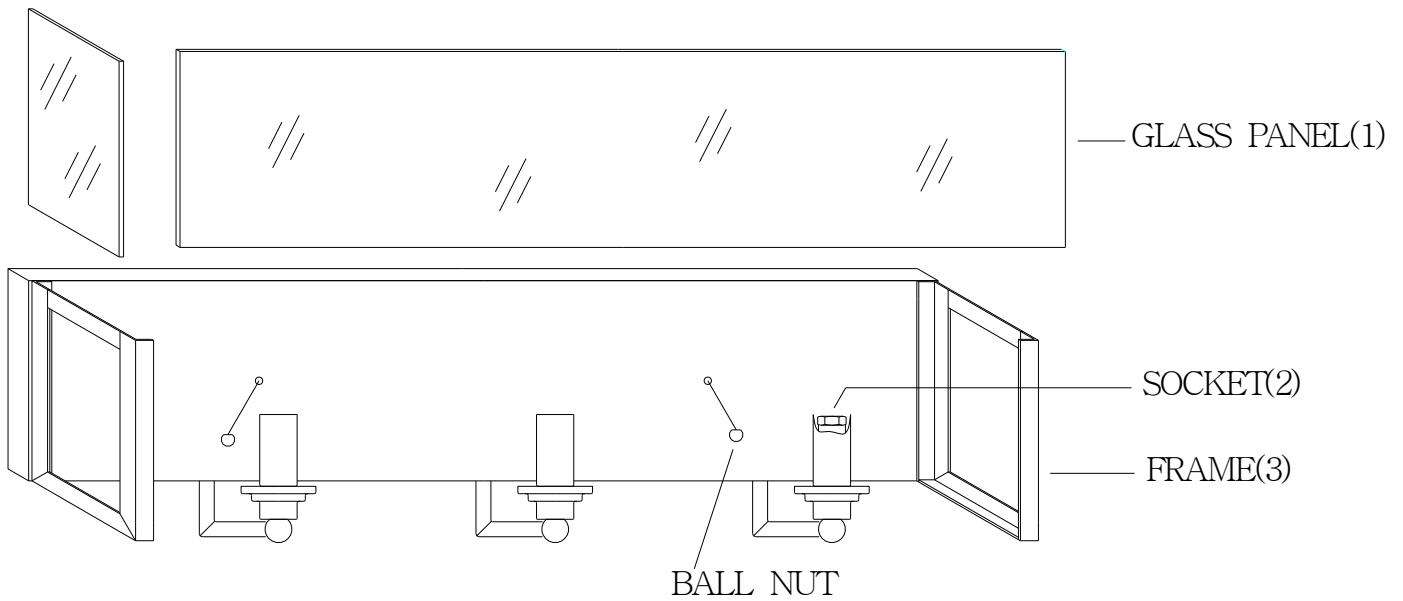

ITEM NO: 8-430-2-128

8-430-3-128

8-430-4-128

LIGHTING

INSTALLATION INSTRUCTIONS

1. Carefully remove the fixture out of the carton, and check that all parts are included referring to the above illustration. Make sure not to misplace any parts that are needed for the installation;
2. Install the glass panel(2) onto frame(3);
3. The fixture is assembled!