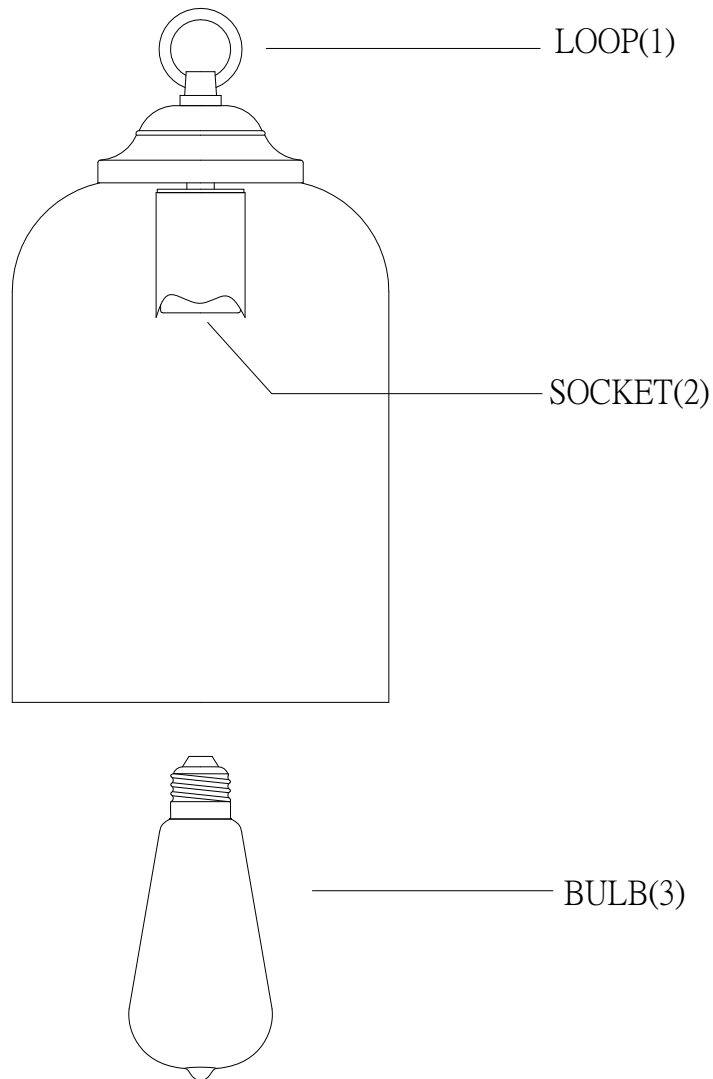

LIGHTING

ITEM NO : 7-701-1-SN
7-700-1-13
7-700-1-109

INSTALLATION INSTRUCTIONS

1. Carefully remove the fixture out of the carton, and check that all parts are included referring to the above illustration. Make sure not to misplace any parts that are needed for the installation;
2. Install the bulb(3) into socket(1);
3. The fixture is assembled!