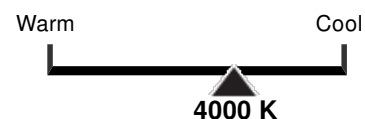

Light Appearance

Energy Used 250 watts

Product Information

Features

- Uniform light distribution
- Superior performance
- High Efficiency

Product Specifications

Item Number	Technology	UPC	Voltage	Watts	Incandescent Equivalent	Lamp Shape	Base
S5831	HID	*	n/a	250	n/a	ED28	Mogul
ANSI Base	Lamp Code	Dimmable/Non-Dimmable	Finish	MOL in inches	MOD in inches	Initial Lumens	Average Rated Hours
E39	MH250/ED28/U/4K	n/a	n/a	8 5/16	3 1/2	20000	12000
Kelvin Temp	Color	CRI	Beam Spread Deg	Pack	Package Type	ENERGY STAR	RoHS Compliant
4000	Cool White	65	n/a	12	Box	n/a	Yes