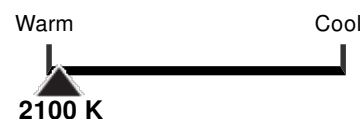

Light Appearance

Energy Used 150 watts

Product Information

Features

- High Efficacy
- Long Life
- Universal operating position

Product Specifications

Item Number	Technology	UPC	Voltage	Watts	Incandescent Equivalent	Lamp Shape	Base
S1932	HID	*	n/a	150	n/a	ET23 1/2	Mogul
ANSI Base	Lamp Code	Dimmable/Non-Dimmable	Finish	MOL in inches	MOD in inches	Initial Lumens	Average Rated Hours
E39	LU150/55	n/a	n/a	7 3/4	2 15/16	16000	24000
Kelvin Temp	Color	CRI	Beam Spread Deg	Pack	Package Type	ENERGY STAR	RoHS Compliant
2100	n/a	22	n/a	12	n/a	n/a	Yes