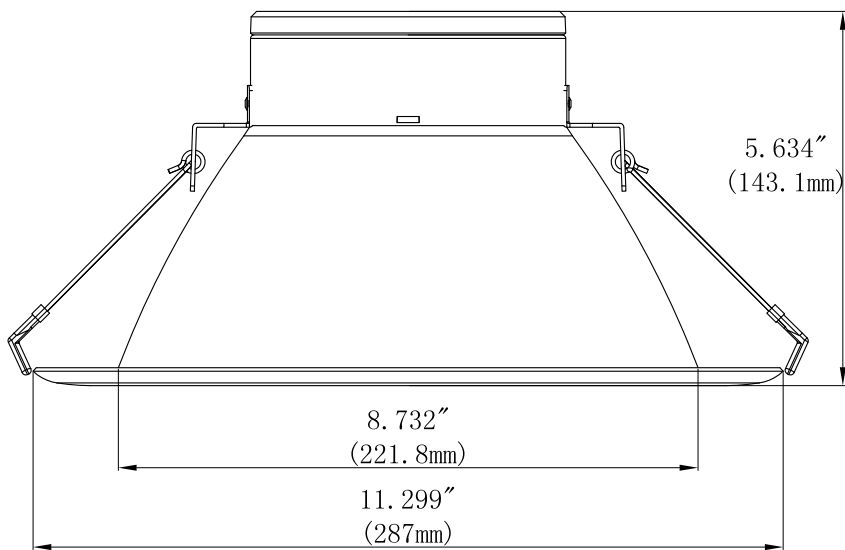

DS1c 10in

Commercial Downlight 10in