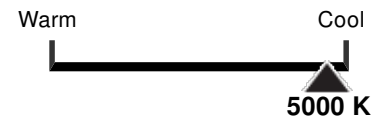

Light Appearance

Energy Used 13 watts

Product Information

Features

- Non-integrated Pin Based CFL
- Uses 75% less energy than equivalent incandescent lamps
- TCLP compliant for low mercury
- Meets RoHS standards

Product Specifications

Item Number	Technology	UPC	Voltage	Watts	Incandescent Equivalent	Lamp Shape	Base
S8313	Compact Fluorescent	*	n/a	13	n/a	T4	GX23
ANSI Base	Lamp Code	Dimmable/Non-Dimmable	Finish	MOL in inches	MOD in inches	Initial Lumens	Average Rated Hours
GX23	CFS13W/850	n/a	n/a	7 15/16	1 1/4	800	12000
Kelvin Temp	Color	CRI	Beam Spread Deg	Pack	Package Type	ENERGY STAR	RoHS Compliant
5000	Natural Light	82	n/a	50	Hang Box	n/a	Yes