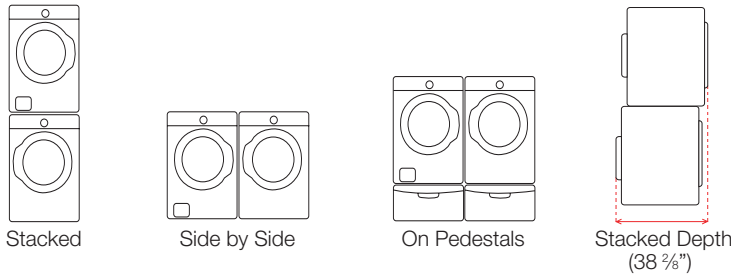

**Available for iPhone 4/4S and Galaxy S1/S2.

DV457EVGSGR

7.5 cu. ft. Capacity Electric Steam Dryer

Installation Options:

Installing your dryer

1. Alcove or closet installation

Minimum clearances for closets and alcove: