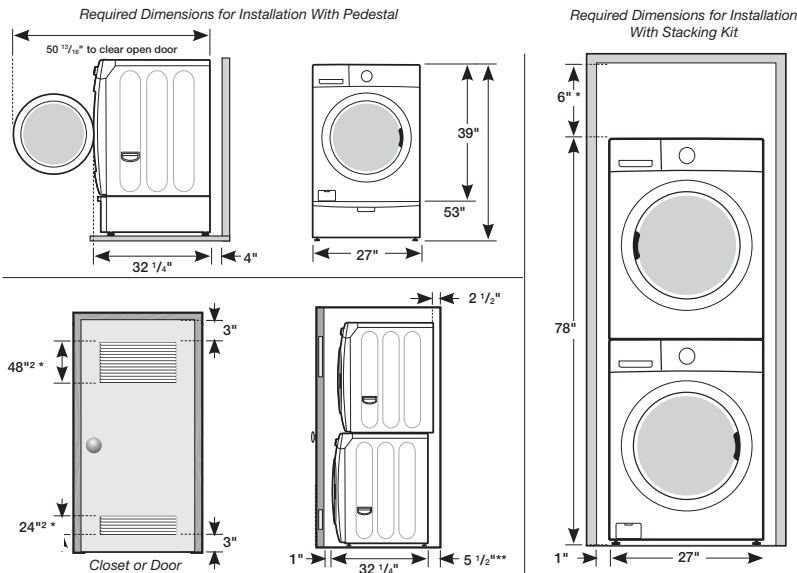

2. With optional pedestal base or stacking kit

* Required spacing   ** External exhaust elbow requires additional space.

Fabric Care

14 Preset Dry Cycles

Steam Refresh, Steam Wrinkle Away, Eco Normal, Normal, Heavy Duty, Permanent Press, Bedding, Delicates, Wool, Sanitize, Time Dry, Air Fluff, Quick Dry, ActiveWear

9 Options

Mixed Load Bell, Wrinkle Prevent, Delay Start-Up to 24 Hours, My Cycle, Rack Dry, Adjust Time, Drum Light, Smart Control, Smart Care,

5 Temperature Settings

High, Medium, Medium Low, Low, Extra Low

5 Dry Levels

Very Dry, More Dry, Normal Dry, Less Dry, Damp Dry

2 Signal Sound Levels

On, Off

Accessories:

Stacking Kit: SK-5A

Vent Kit: DV-1A

Pedestal: WE357A0C, WE357A0W

Warranty

One (1) Year All Parts and Labor

Two (2) Years Control Board

Product Dimensions + Weight

Dimensions: (WxHxD) 27" x 39" x 32 1/4"

Weight: 125.6 lbs / 57 kg

Shipping Dimensions + Weight

Dimensions: (WxHxD) 29 3/8" x 42 3/8" x 33 1/2"

Weight: 134.4 lbs / 61 kg

Color	Model #	UPC Code
Neat White	DV457EVGSWR	036725570849
Onyx	DV457EVGSGR	036725570573

Matching Washer

Neat White	WF457ARGSWR	036725570832
Onyx	WF457ARGSGR	036725570566