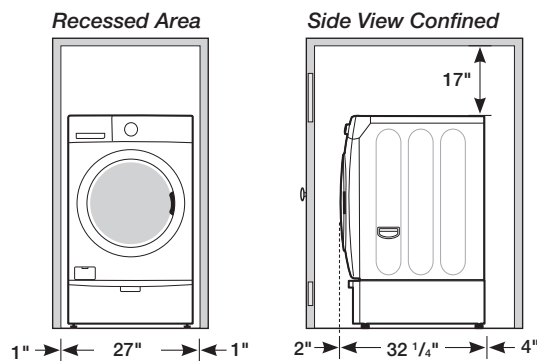

**Available for iPhone 4/4S and Galaxy S1/S2.

DV457EVGSGR

7.5 cu. ft. Capacity Electric Steam Dryer

Installation Options:

Installing your dryer

1. Alcove or closet installation

Minimum clearances for closets and alcove:

- Sides - 1 in. (2.5 cm)
- Top - 17 in. (43.2 cm)
- Rear - 4 in. (10.2 cm)
- Closet Front - 2 in. (5.1 cm)

If the washer and dryer are installed together, the closet front must have at least a 72 in² (465cm²) unobstructed air opening. Your washer alone does not require a specific air opening.