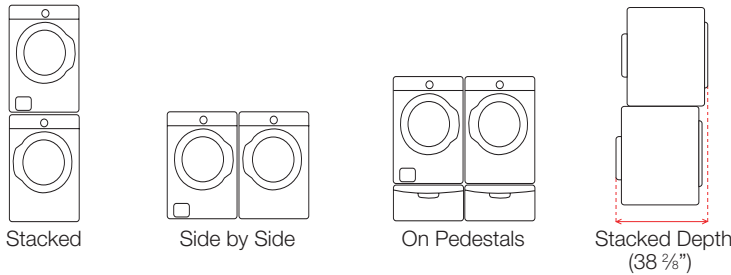

**Available for iPhone 4/4S and Galaxy S1/S2.

DV455GVGSGR

7.5 cu. ft. Capacity Gas Steam Dryer

Installation Options:

Installing your dryer

1. Alcove or closet installation

Minimum clearances for closets and alcove: