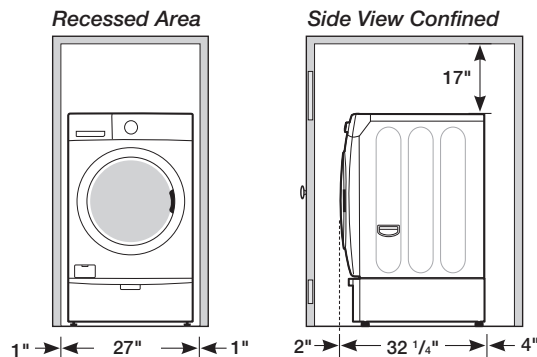

**Available for iPhone 4/4S and Galaxy S1/S2.

DV455GVGSGR

7.5 cu. ft. Capacity Gas Steam Dryer

Installation Options:

Installing your dryer

1. Alcove or closet installation

Minimum clearances for closets and alcove:

- Sides - 1 in. (2.5 cm)
- Top - 17 in. (43.2 cm)
- Rear - 4 in. (10.2 cm)
- Closet Front - 2 in. (5.1 cm)

If the washer and dryer are installed together, the closet front must have at least a 72 in² (465cm²) unobstructed air opening. Your washer alone does not require a specific air opening.