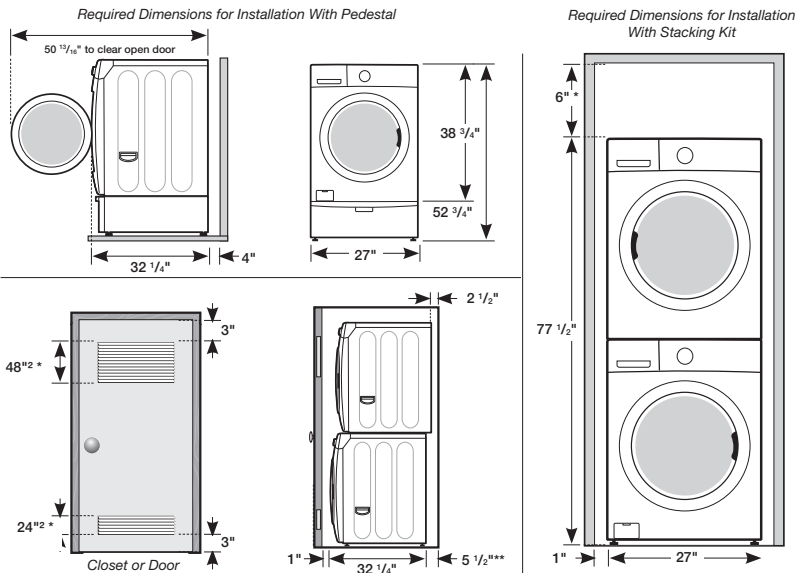

2. With optional pedestal base or stacking kit

* Required spacing   ** External exhaust elbow requires additional space.

Fabric Care

13 Preset Dry Cycles

Steam Refresh, Steam Wrinkle Away, Eco Normal, Normal, Heavy Duty, Permanent Press, Bedding, Delicates, Wool, Sanitize, Time Dry, Air Fluff, Quick Dry

9 Options

Mixed Load Bell, Wrinkle Prevent, Delay Start-Up to 24 Hours, My Cycle, Rack Dry, Adjust Time, Drum Light, Smart Control, Smart Care

5 Temperature Settings

High, Medium, Medium Low, Low, Extra Low

5 Dry Levels

Very Dry, More Dry, Normal Dry, Less Dry, Damp Dry

2 Signal Sound Levels

On, Off

Accessories:

Stacking Kit: SK-5A

Vent Kit: DV-1A

Pedestal: WE357A0C, WE357A0W

Warranty

One (1) Year All Parts and Labor

Two (2) Years Control Board

Product Dimensions + Weight

Dimensions: (WxHxD) 27" x 38 3/4" x 32 1/4"

Weight: 125.6 lbs / 57 kg

Shipping Dimensions + Weight

Dimensions: (WxHxD) 29 5/8" x 42 5/8" x 33 1/2"

Weight: 134.4 lbs / 61 kg

Color	Model #	UPC Code
Neat White	DV455GVGSWR	036725570795
Onyx	DV455GVGSGR	036725570825

Matching Washer

Neat White	WF455ARGSWR	036725570580
Onyx	WF455ARGSGR	036725570801