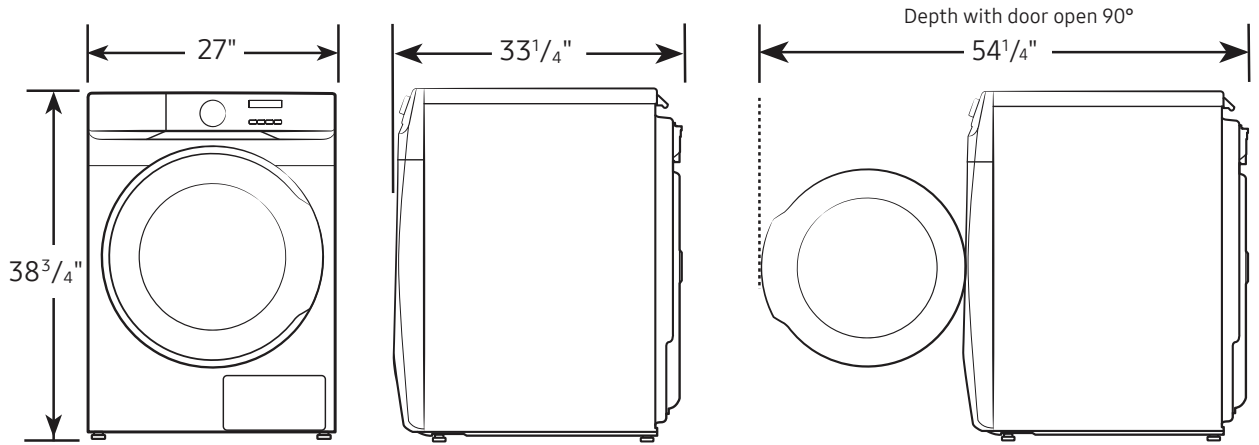

Dimensions: 27" x 38³/₄" x 33¹/₄"

Weight: 154.3 lbs

Shipping Dimensions & Weight (WxHxD)

Dimensions: 29³/₈" x 43¹⁵/₁₆" x 34⁷/₈"

Weight: 163.1 lbs

Convenience

- Child Lock
- Lint Filter Indicator

Ratings

DV45DG6000HW

SAMSUNG

Large 7.5 cu. ft. Capacity Ventless Hybrid Heat Pump Dryer with Sensor Dry

Dimensions

Installation Specifications – Side-by-Side or Stand-Alone

If the washer and dryer are installed together or the dryer alone, the closet front must have two unobstructed air openings for a combined minimum total area of 72-inch². Your washer alone does not require a specific air opening.