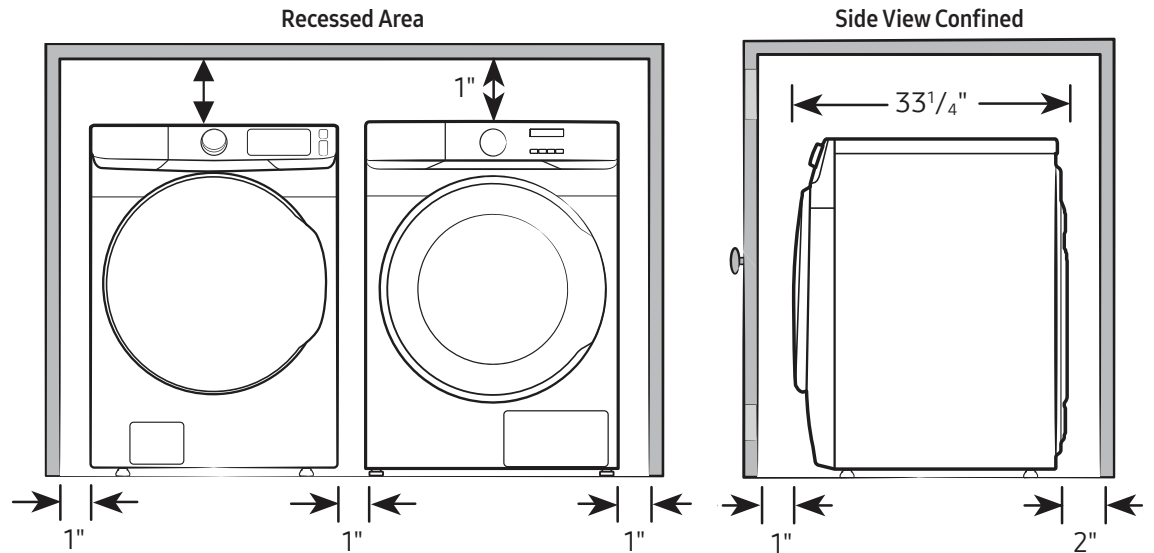

Installation Specifications – Side-by-Side or Stand-Alone

If the washer and dryer are installed together or the dryer alone, the closet front must have two unobstructed air openings for a combined minimum total area of 72-inch². Your washer alone does not require a specific air opening.

Alcove or closet installation
Minimum clearances for
closet and alcove installations: