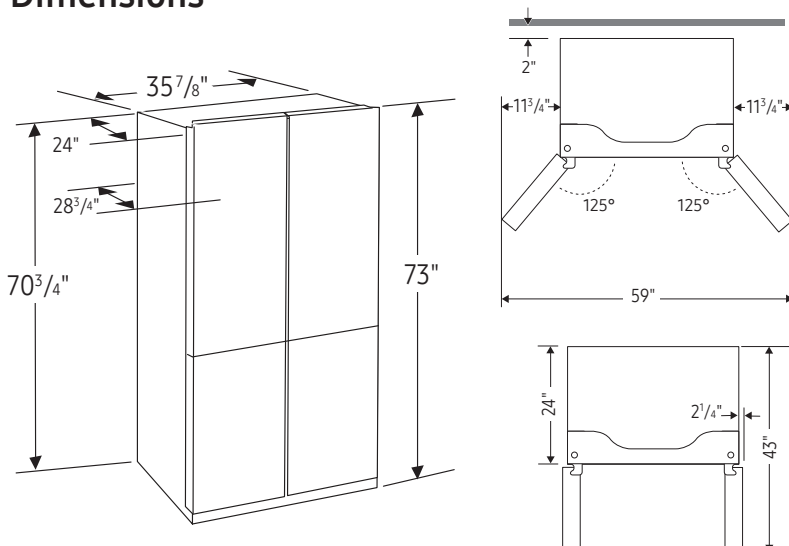

Rating

ENERGY STAR® rated:
631 kWh/yr

RF23DB9900

SAMSUNG

Bespoke Counter Depth 4-Door Flex™ Refrigerator 23 cu. ft. with AI Family Hub+™ and AI Vision Inside™

Installation Specifications

1. Measure the height, width and depth of the opening, making sure to include baseboards, molding tile, countertop overhang, etc. Check to be sure there is enough room to open the door (consider walls, islands or other obstacles when measuring).
2. Refer to illustrations below to determine dimensions.
3. Allow 2.5" of clearance on hinge side of refrigerator when installing next to a wall.
4. Allow 2" minimum clearance at rear for proper air circulation and water/electrical connections. Allow a 3/8" minimum clearance at sides and top for ease of installation.
5. Ensure each door and entryway in the home is wide enough for the refrigerator to be moved through easily.

For optimal usage and ability to open refrigerator doors completely, do not install next to a wall.

Please note: The following dimensions and cutout information is for planning purposes only. For complete installation details, consult manual packed with product or download manual online at [samsung.com](https://www.samsung.com).

Dimensions

Total Capacity: 22.5 cu. ft.

Refrigerator: 13.7 cu. ft.

- 1 Slide-In Shelf, 3 Tempered Glass Spill-Proof Shelves
- 2 Clear Crisper Drawers
- 6 Door Bins with 1 Gallon Door Bin
- LED Lighting

Freezer: 4.4 cu. ft.

Shipping Dimensions (WxHxD)

Dimensions: 38¹/₄" x 78⁵/₈" x 30⁵/₈"

| Color | Model # | UPC Code | Product & Shipping Weight (lbs) | |
|---------------------------------------|--------------|--------------|---------------------------------|-------|
| Fingerprint Resistant Stainless Steel | RF23DB9900QD | 887276826882 | 341.7 | 361.6 |
| White Glass | RF23DB990012 | 887276826875 | 350.5 | 370.4 |