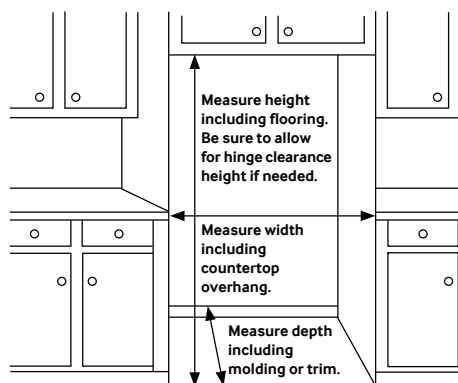

Rating

ENERGY STAR® rated:
631 kWh/yr

RF23DB9900

SAMSUNG

Bespoke Counter Depth 4-Door Flex™ Refrigerator 23 cu. ft. with AI Family Hub+™ and AI Vision Inside™

Installation Specifications

1. Measure the height, width and depth of the opening, making sure to include baseboards, molding tile, countertop overhang, etc. Check to be sure there is enough room to open the door (consider walls, islands or other obstacles when measuring).
2. Refer to illustrations below to determine dimensions.
3. Allow 2.5" of clearance on hinge side of refrigerator when installing next to a wall.
4. Allow 2" minimum clearance at rear for proper air circulation and water/electrical connections. Allow a 3/8" minimum clearance at sides and top for ease of installation.
5. Ensure each door and entryway in the home is wide enough for the refrigerator to be moved through easily.

For optimal usage and ability to open refrigerator doors completely, do not install next to a wall.

Please note: The following dimensions and cutout information is for planning purposes only. For complete installation details, consult manual packed with product or download manual online at [samsung.com](https://www.samsung.com).

Dimensions

Total Capacity: 22.5 cu. ft.

Refrigerator: 13.7 cu. ft.

- 1 Slide-In Shelf, 3 Tempered Glass Spill-Proof Shelves
- 2 Clear Crisper Drawers
- 6 Door Bins with 1 Gallon Door Bin
- LED Lighting

Freezer: 4.4 cu. ft.

Shipping Dimensions (WxHxD)

Dimensions: 38¹/₄" x 78⁵/₈" x 30⁵/₈"

| Color | Model # | UPC Code | Product & Shipping Weight (lbs) | |
|---------------------------------------|--------------|--------------|---------------------------------|-------|
| Fingerprint Resistant Stainless Steel | RF23DB9900QD | 887276826882 | 341.7 | 361.6 |
| White Glass | RF23DB990012 | 887276826875 | 350.5 | 370.4 |