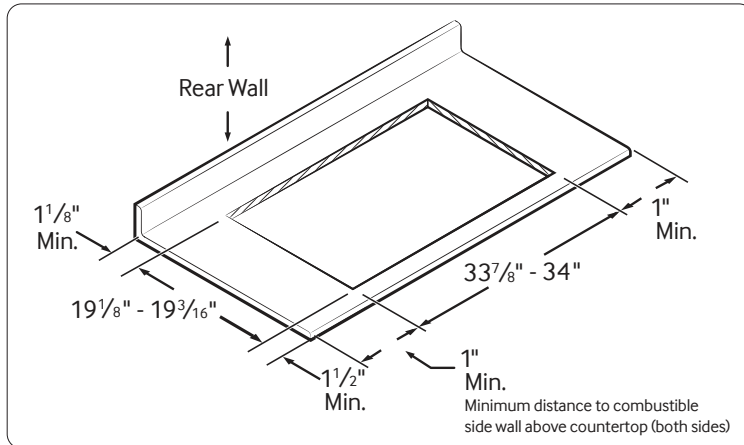

Convenience

- Hot Surface/Residual Heat Indicator
- Easy-to-Clean Glass, Ceramic Cooktop
- Kitchen Timer

NZ36A3060UK

SAMSUNG

36" Induction Cooktop with Wi-Fi

Installation Requirements

Countertop cutout and minimum clearance dimensions:

Installing Over a Single Oven

Cooktop Dimensions

Total Power

10.4 kW

Power Source

240V / 60 Hz / 40A

Electric Cooktop

- Left Front: 7", 1.8 kW (Boost - 2.3 kW)
- Right Front: 6", 1.2 kW (Boost - 1.5 kW)
- Left Rear: 7", 1.8 kW (Boost - 2.3 kW)
- Right Rear: 7", 1.8 kW (Boost - 2.3 kW)
- Center: 11", 2.3 kW (Boost - 3.8 kW)

Warranty

One (1) Year All Parts and Labor

Product Dimensions & Weight (WxHxD)

Outside (Max) Cooktop Dimensions: $36" \times 4\frac{1}{8}" \times 21\frac{1}{4}"$

Cooktop Cut-Out Dimensions:

$33\frac{7}{8}" - 34" \times 4\frac{1}{8}" \times 19\frac{1}{8}" - 19\frac{3}{16}"$