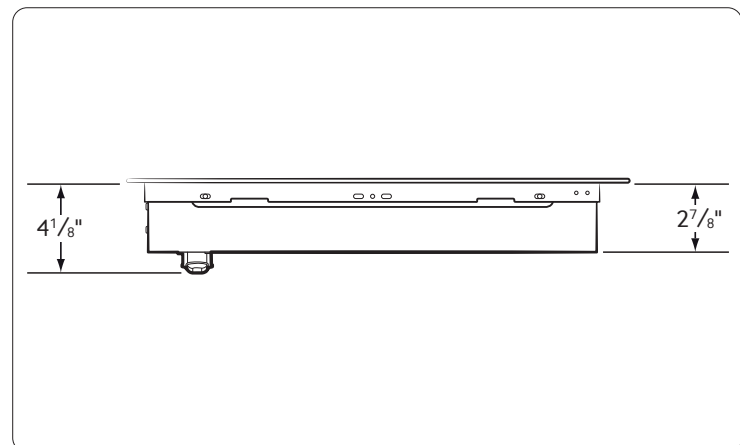

Convenience

- Hot Surface/Residual Heat Indicator
- Easy-to-Clean Glass, Ceramic Cooktop
- Kitchen Timer

NZ36A3060UK

SAMSUNG

36" Induction Cooktop with Wi-Fi

Installation Requirements

Countertop cutout and minimum clearance dimensions:

Installing Over a Single Oven

Cooktop Dimensions

Total Power

10.4 kW

Power Source

240V / 60 Hz / 40A

Electric Cooktop

- Left Front: 7", 1.8 kW (Boost - 2.3 kW)
- Right Front: 6", 1.2 kW (Boost - 1.5 kW)
- Left Rear: 7", 1.8 kW (Boost - 2.3 kW)
- Right Rear: 7", 1.8 kW (Boost - 2.3 kW)
- Center: 11", 2.3 kW (Boost - 3.8 kW)

Warranty

One (1) Year All Parts and Labor

Product Dimensions & Weight (WxHxD)

Outside (Max) Cooktop Dimensions: $36" \times 4\frac{1}{8}" \times 21\frac{1}{4}"$

Cooktop Cut-Out Dimensions:

$33\frac{7}{8}" - 34" \times 4\frac{1}{8}" \times 19\frac{1}{8}" - 19\frac{3}{16}"$