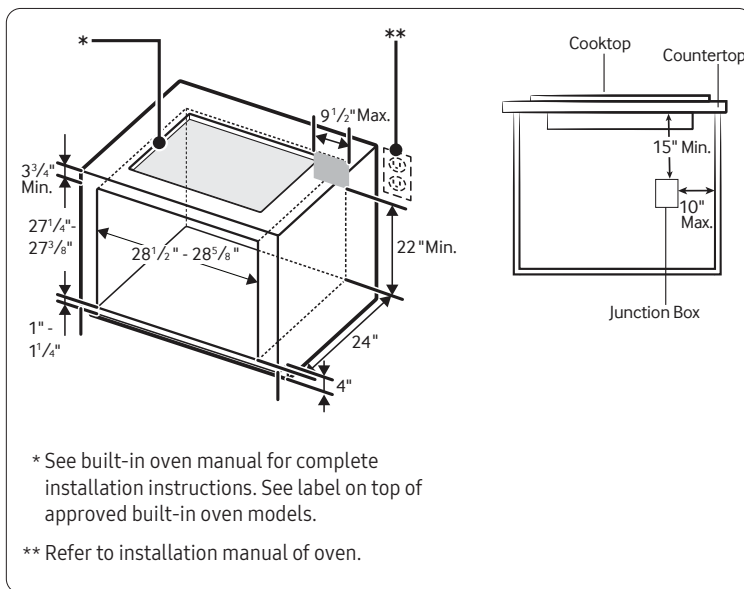

Convenience

- Hot Surface/Residual Heat Indicator
- Easy-to-Clean Glass, Ceramic Cooktop
- Kitchen Timer

NZ36A3060UK

SAMSUNG

36" Induction Cooktop with Wi-Fi

Installation Requirements

Countertop cutout and minimum clearance dimensions:

Installing Over a Single Oven

Cooktop Dimensions

Total Power

10.4 kW

Power Source

240V / 60 Hz / 40A

Electric Cooktop

- Left Front: 7", 1.8 kW (Boost - 2.3 kW)
- Right Front: 6", 1.2 kW (Boost - 1.5 kW)
- Left Rear: 7", 1.8 kW (Boost - 2.3 kW)
- Right Rear: 7", 1.8 kW (Boost - 2.3 kW)
- Center: 11", 2.3 kW (Boost - 3.8 kW)

Warranty

One (1) Year All Parts and Labor

Product Dimensions & Weight (WxHxD)

Outside (Max) Cooktop Dimensions: $36" \times 4\frac{1}{8}" \times 21\frac{1}{4}"$

Cooktop Cut-Out Dimensions:

$33\frac{7}{8}" - 34" \times 4\frac{1}{8}" \times 19\frac{1}{8}" - 19\frac{3}{16}"$