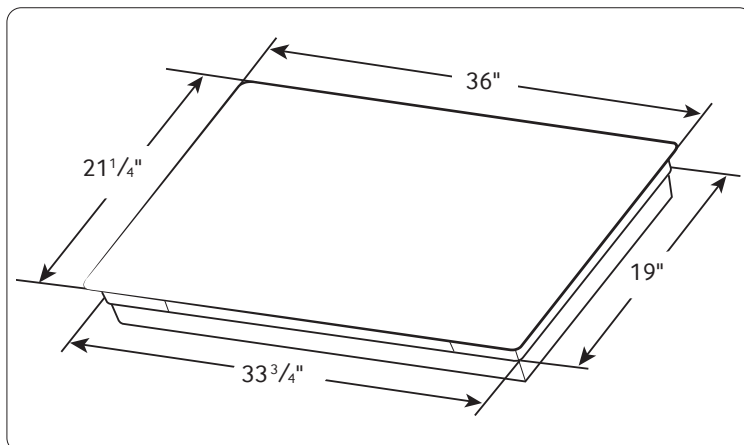

Convenience

- Hot Surface/Residual Heat Indicator
- Easy-to-Clean Glass, Ceramic Cooktop
- Kitchen Timer

NZ36A3060UK

SAMSUNG

36" Induction Cooktop with Wi-Fi

Installation Requirements

Countertop cutout and minimum clearance dimensions:

Installing Over a Single Oven

Cooktop Dimensions

Total Power

10.4 kW

Power Source

240V / 60 Hz / 40A

Electric Cooktop

- Left Front: 7", 1.8 kW (Boost - 2.3 kW)
- Right Front: 6", 1.2 kW (Boost - 1.5 kW)
- Left Rear: 7", 1.8 kW (Boost - 2.3 kW)
- Right Rear: 7", 1.8 kW (Boost - 2.3 kW)
- Center: 11", 2.3 kW (Boost - 3.8 kW)

Warranty

One (1) Year All Parts and Labor

Product Dimensions & Weight (WxHxD)

Outside (Max) Cooktop Dimensions: $36" \times 4\frac{1}{8}" \times 21\frac{1}{4}"$

Cooktop Cut-Out Dimensions:

$33\frac{7}{8}" - 34" \times 4\frac{1}{8}" \times 19\frac{1}{8}" - 19\frac{3}{16}"$