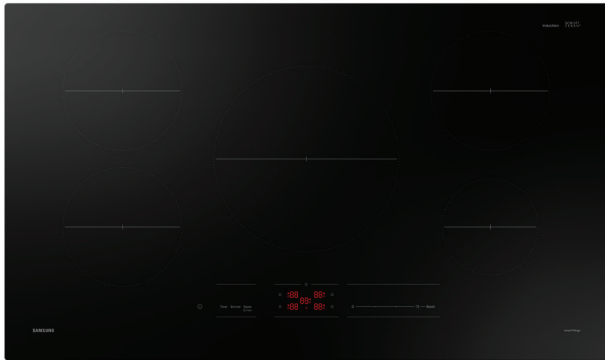

NZ36A3060UK

SAMSUNG

36" Induction Cooktop with Wi-Fi

Signature Features

Precise Digital Touch Controls

- Digital touch controls accurately control your heating and provide an easy-to-clean surface.

Fast, Powerful Cooktop

- This powerful, energy-efficient induction cooktop offers fast performance and smart technology.
- All 5-burners on this cooktop feature Power Boost mode that boils water faster when you don't have much time to prepare meals.

Available Color

Black

Fast, Powerful Cooktop

Precise Digital Touch Controls

Features

- Precise, Digital Touch Controls
- Fast, Powerful Cooktop:
 - 5-Burner Cooktop
 - Left Front: 7", 1.8 kW (Boost - 2.3 kW)
 - Right Front: 6", 1.2 kW (Boost - 1.5 kW)
 - Left Rear: 7", 1.8 kW (Boost - 2.3 kW)
 - Right Rear: 7", 1.8 kW (Boost - 2.3 kW)
 - Center: 11", 2.3 kW (Boost - 3.8 kW)
- Wi-Fi Connectivity
- Pan Presence & Size Sensor
- ADA Compliant
- Simmer
- 10.4 kW Total Power

Convenience

- Hot Surface/Residual Heat Indicator
- Easy-to-Clean Glass, Ceramic Cooktop
- Kitchen Timer

NZ36A3060UK

SAMSUNG

36" Induction Cooktop with Wi-Fi

Installation Requirements

Countertop cutout and minimum clearance dimensions: