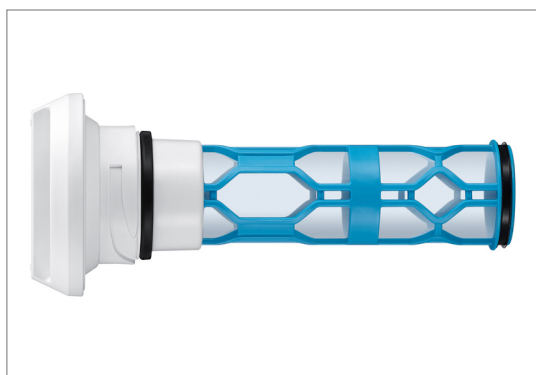

FT-MF/A1

SAMSUNG

Less Microfiber™ Filter

Help to protect the planet by reducing the half a million tons of plastic microfibers from laundry that are released into the ocean every year.* The Less Microfiber™ Filter captures up to 98% of microfibers** released when washing, as they cannot be removed by normal water purification plants.

* "Fashion's tiny hidden secret", United Nations Environment Programme (www.unep.org/news-and-stories/story/fashions-tiny-hidden-secret).

** Captures approximately 89-98%; laboratory tested using 2kg synthetic fabric load in the Samsung washing machine.

- Install your Less Microfiber™ Filter in ways¹ to suit your needs and the design of your home.
- Less Microfiber™ Filter works effectively without debris clogging for up to 30 uses and allows for easy disposal² and reuse.
- Wi-Fi Connectivity with SmartThings³ allows for easy monitoring of when the filter needs cleaning.