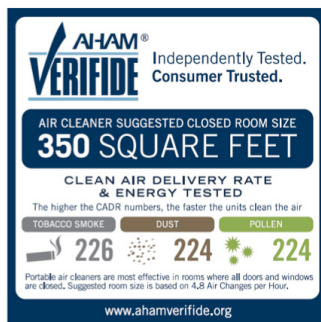

Bespoke Design

360° Air Purification

Performance

Room Coverage: 350 Sq. Ft.

Power Consumption: 42W

Four Filters: Pet Mesh Filter, Pre-Filter, Dust Collecting Filter, Pet Deodorization Filter

Noise Levels:

50 dBA on High Mode

24 dBA on Wind-Free Mode

18 dBA on Sleep Mode

Features

- Bespoke Design
- 360° Purification
- Pet Mode
- Smart Control
- Advanced Display
- Enhanced 4-Layer Max Filtration
- Advanced Deodorization
- Quiet Wind-Free Technology
- Sleep-Friendly
- Micro Air Sensor
- SmartThings Air App
- 5 Modes: Wind-Free, Smart, High, Pet, Sleep