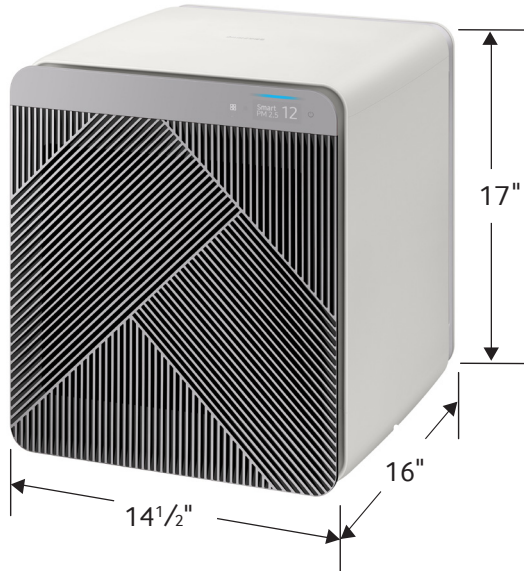

AX350A9350

SAMSUNG

BESPOKE Cube™ Air Purifier

Product Dimensions

Warranty

Two (2) Years Parts and Labor*

*Effective for purchases made between 10/1/22 - 9/30/23;
proof of purchase required.

Product Dimensions & Weight (WxHxD)

Dimensions: 14¹/₂" x 17" x 16"

Weight: 27.3 lbs

Shipping Dimensions & Weight (WxHxD)

Dimensions: 17⁵/₁₆" x 21¹/₈" x 18¹/₄"

Weight: 33.3 lbs

Color

Bespoke
Cube Grey

Model

AX350A9350G

UPC Code

887276581316