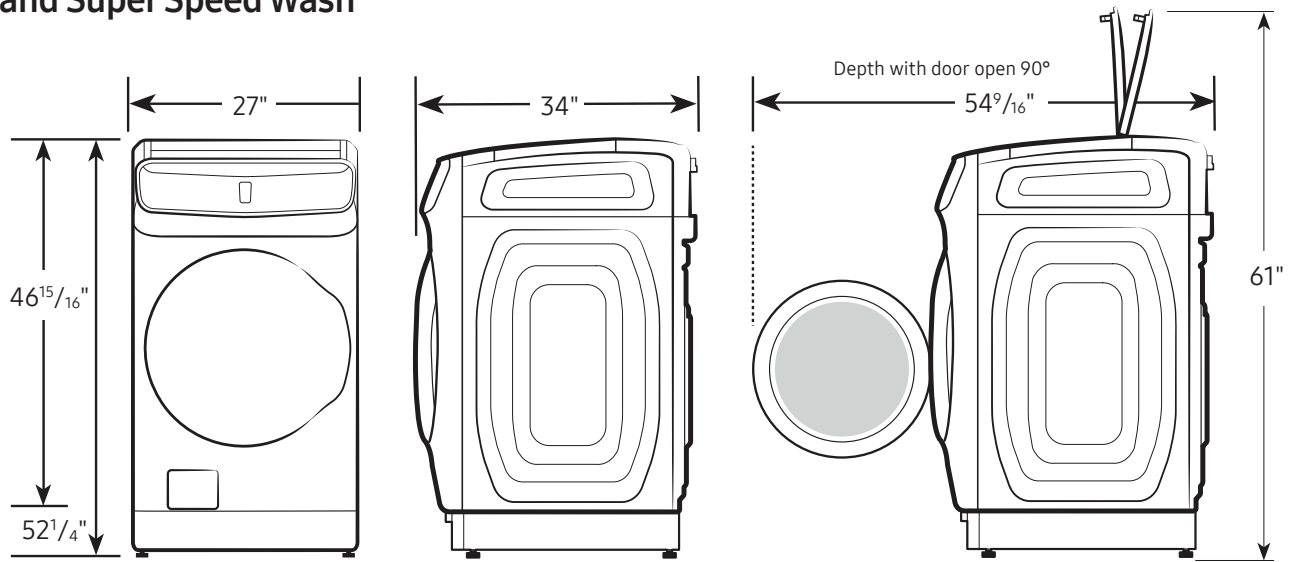

WV60A9900AV

Samsung 6.0 cu. ft. Total Capacity Smart Dial Washer with FlexWash™ and Super Speed Wash

Dimensions

Required dimensions for installation with riser:

Installation Specifications – Side-by-Side

If the washer and dryer are installed together or the dryer alone, the closet front must have two unobstructed air openings for a combined minimum total area of 72-inch². Your washer alone does not require a specific air opening.