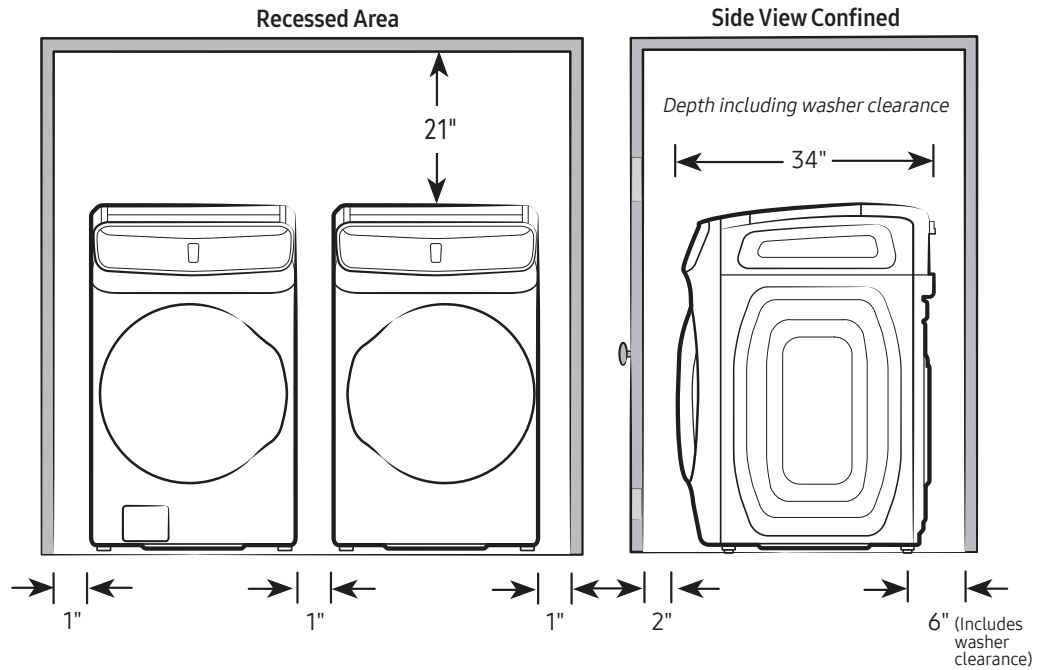

Alcove or closet installation

Minimum clearance for closet and alcove installations:

Connection Dimensions

Back and side view of dryer

LEGEND:

● Cold Water Connection

Actual color may vary. Design, specifications, and color availability are subject to change without notice. Non-metric weights and measurements are approximate.

©2021 Samsung Electronics America, Inc., 85 Challenger Road, Ridgefield Park, NJ 07660. Tel: 800-SAMSUNG.samsung.com. Samsung is a registered trademark of Samsung Electronics Co., Ltd.