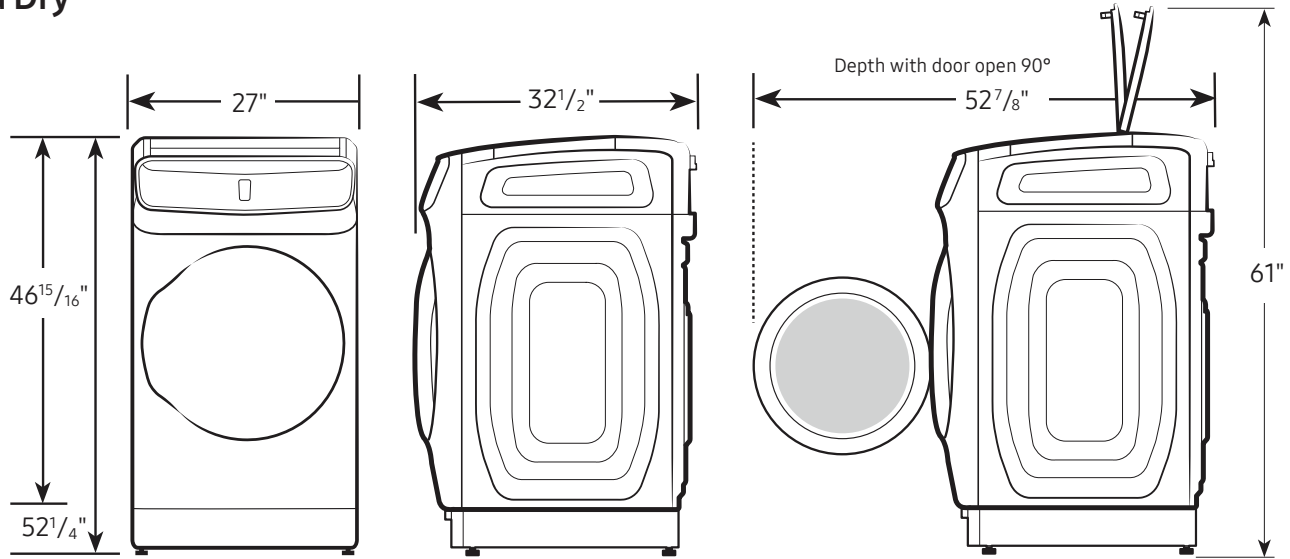

DVE60A9900V

SAMSUNG

Samsung 7.5 cu. ft. Smart Dial Electric Dryer with FlexDry™ and Super Speed Dry

Dimensions

Required dimensions for installation with pedestal:

Installation Specifications – Side-by-Side