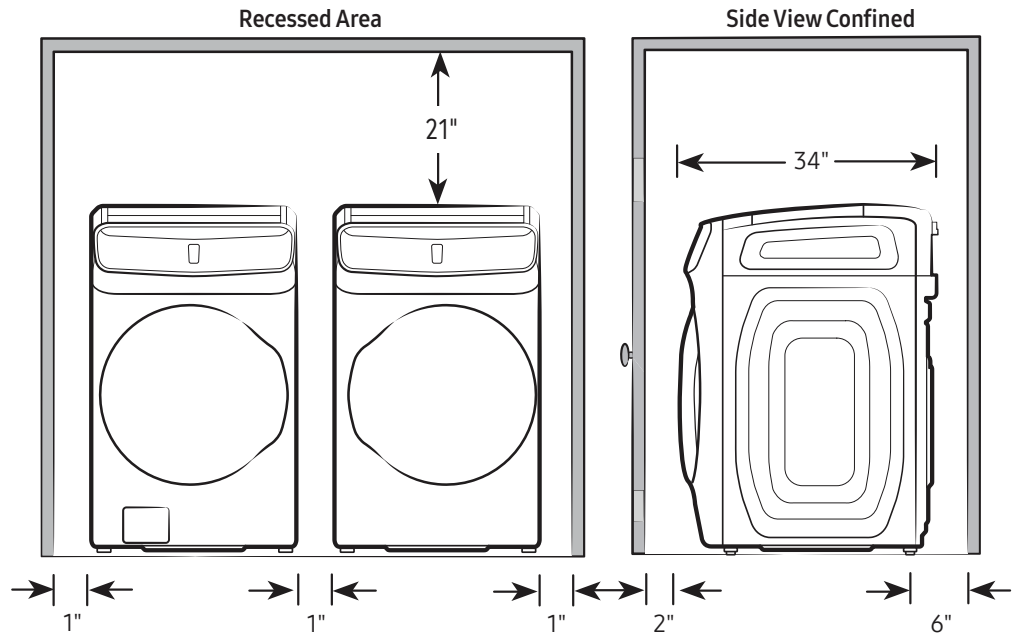

Dimensions

Required dimensions for installation with riser:

Installation Specifications – Side-by-Side

If the washer and dryer are installed together or the dryer alone, the closet front must have two unobstructed air openings for a combined minimum total area of 72-inch². Your washer alone does not require a specific air opening.

Alcove or closet installation

Minimum clearance for closet and alcove installations:

Connection Dimensions

Back view of washer

LEGEND:

- Cold Water Connection
- Hot Water Connection

Actual color may vary. Design, specifications, and color availability are subject to change without notice. Non-metric weights and measurements are approximate.