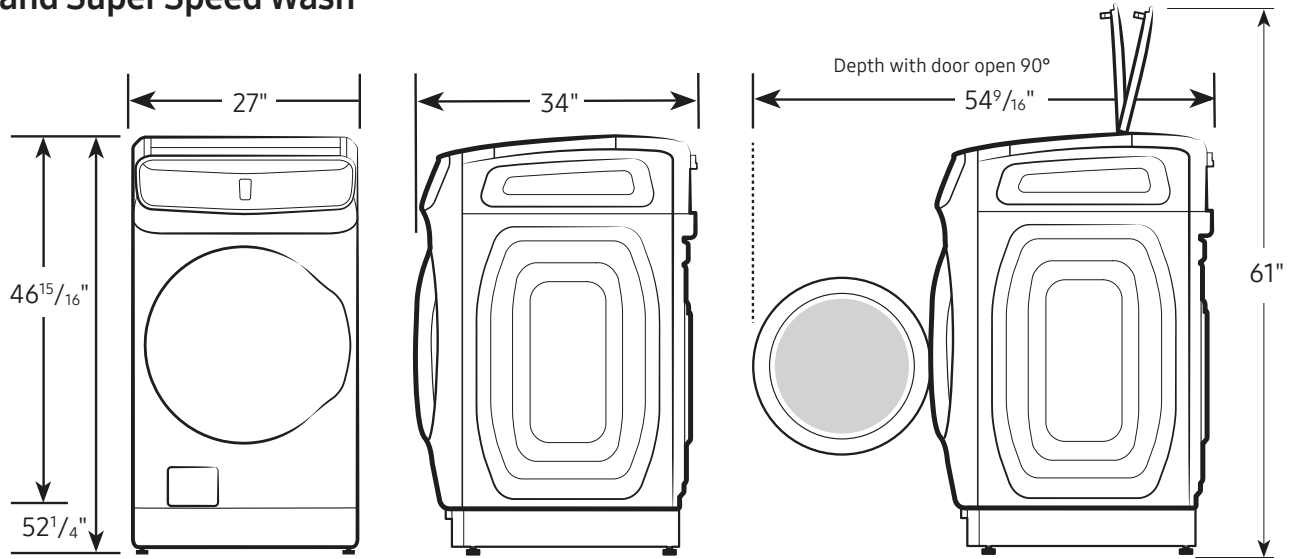

WV60A9900AV

SAMSUNG

Samsung 6.0 cu. ft. Total Capacity Smart Dial Washer with FlexWash™ and Super Speed Wash

Dimensions

Required dimensions for installation with riser:

Installation Specifications – Side-by-Side

If the washer and dryer are installed together or the dryer alone, the closet front must have two unobstructed air openings for a combined minimum total area of 72-inch². Your washer alone does not require a specific air opening.

Alcove or closet installation

Minimum clearance for closet and alcove installations: