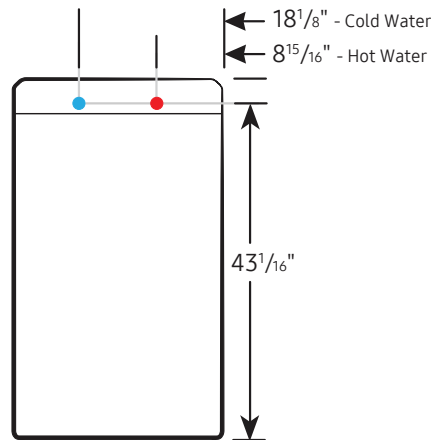

Dimensions

Required dimensions for installation with riser:

Installation Specifications – Side-by-Side

If the washer and dryer are installed together or the dryer alone, the closet front must have two unobstructed air openings for a combined minimum total area of 72-inch². Your washer alone does not require a specific air opening.

Alcove or closet installation

Minimum clearance for closet and alcove installations:

Connection Dimensions

Back view of washer

LEGEND:

- Cold Water Connection
- Hot Water Connection

Actual color may vary. Design, specifications, and color availability are subject to change without notice. Non-metric weights and measurements are approximate.