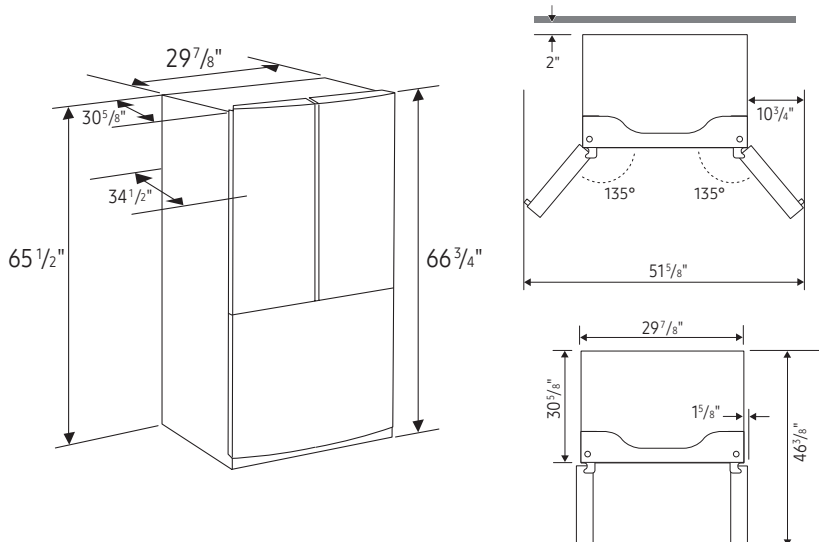

RF22A4121SR

SAMSUNG

22 cu. ft. Smart 3-Door French Door Refrigerator

Installation Specifications

1. Measure the height, width and depth of the opening, making sure to include baseboards, molding tile, countertop overhang, etc. Check to be sure there is enough room to open the door (consider walls, islands or other obstacles when measuring).
2. Refer to illustration below to determine dimensions.
3. Allow 1½" of clearance on hinge side of refrigerator when installing next to a wall where door may make contact.
4. Allow 2" minimum clearance at rear for proper air circulation and water/electrical connections. Allow a ¾" minimum clearance at sides and top for ease of installation.
5. Ensure each door and entryway in the home is wide enough for the refrigerator to be moved through easily.

For optimal usage and ability to open refrigerator doors completely, do not install next to a wall.

Please note: The following dimension and cutout information is for planning purposes only. For complete installation details, consult manual packed with product or download manual online at samsung.com.

Dimensions

Total Capacity: 22.1 cu. ft.

Refrigerator: 15.1 cu. ft.

- 3 Tempered Glass Spill-Proof Shelves
- 2 Humidity-Controlled Crispers
- Full-Width Drawer
- 6 Door Bins
 - Right Door: 1 Gallon Bin, 2 Regular Bins
 - Left Door: 3 Regular Bins
- LED Lighting

29⁷/₈" x 66³/₄" x 34¹/₂"

Dimensions (WxHxD without hinges and door):

29⁷/₈" x 65¹/₂" x 30⁵/₈"

Weight: 226.4 lbs

Shipping Dimensions & Weight (WxHxD)

Dimensions: 30¹/₂" x 71⁷/₈" x 36¹/₄"

Weight: 235.8 lbs

Color