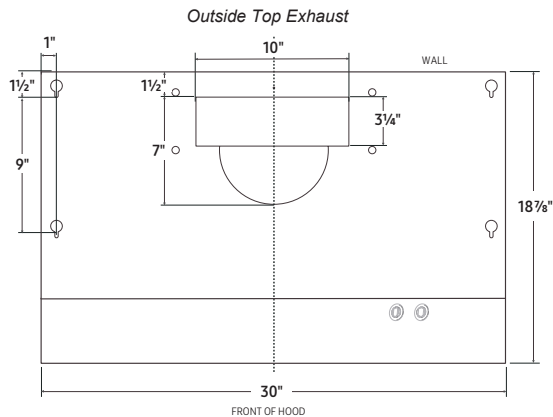

### Dimensions and Clearance

### Product Dimensions & Weight (WxHxD)

Outside (Max) Hood Dimensions:

29<sup>15</sup>/<sub>16</sub>" x 4<sup>15</sup>/<sub>16</sub>" x 18<sup>7</sup>/<sub>8</sub>"

Weight: 19.4 lbs