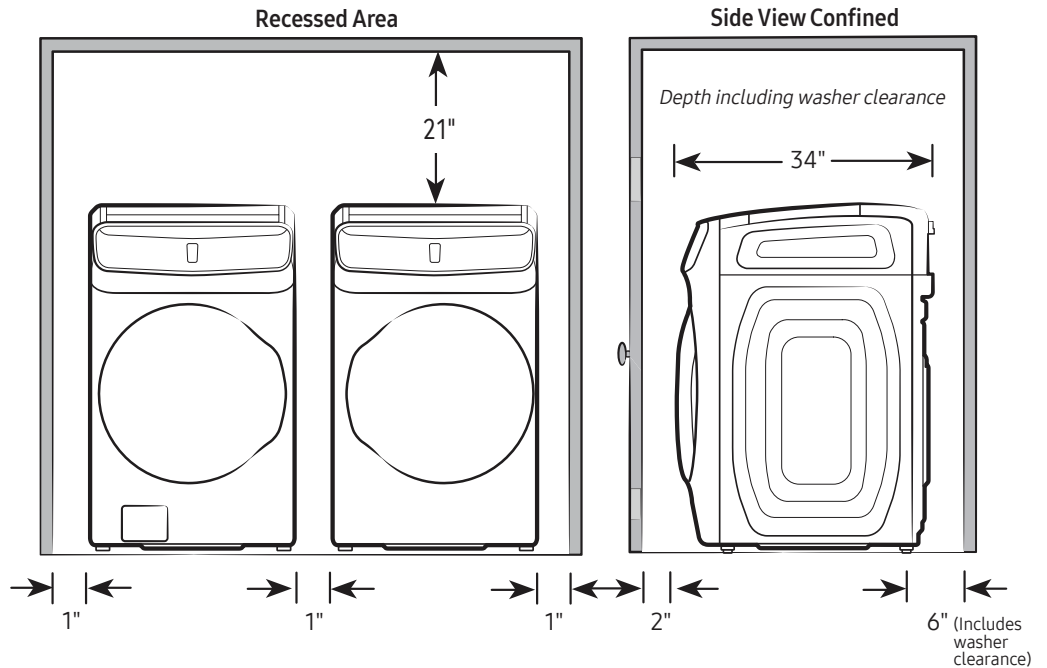

DVG60A9900V

SAMSUNG

Samsung 7.5 cu. ft. Smart Dial Gas Dryer with FlexDry™ and Super Speed Dry

Dimensions

Required dimensions for installation with pedestal:

Installation Specifications – Side-by-Side

If the washer and dryer are installed together or the dryer alone, the closet front must have two unobstructed air openings for a combined minimum total area of 72-inch². Your washer alone does not require a specific air opening.

Alcove or closet installation
Minimum clearance for
closet and alcove installations:

Connection Dimensions

Back and side view of dryer

LEGEND:

- Cold Water Connection
- Gas Connection

Actual color may vary. Design, specifications, and color availability are subject to change without notice. Non-metric weights and measurements are approximate.