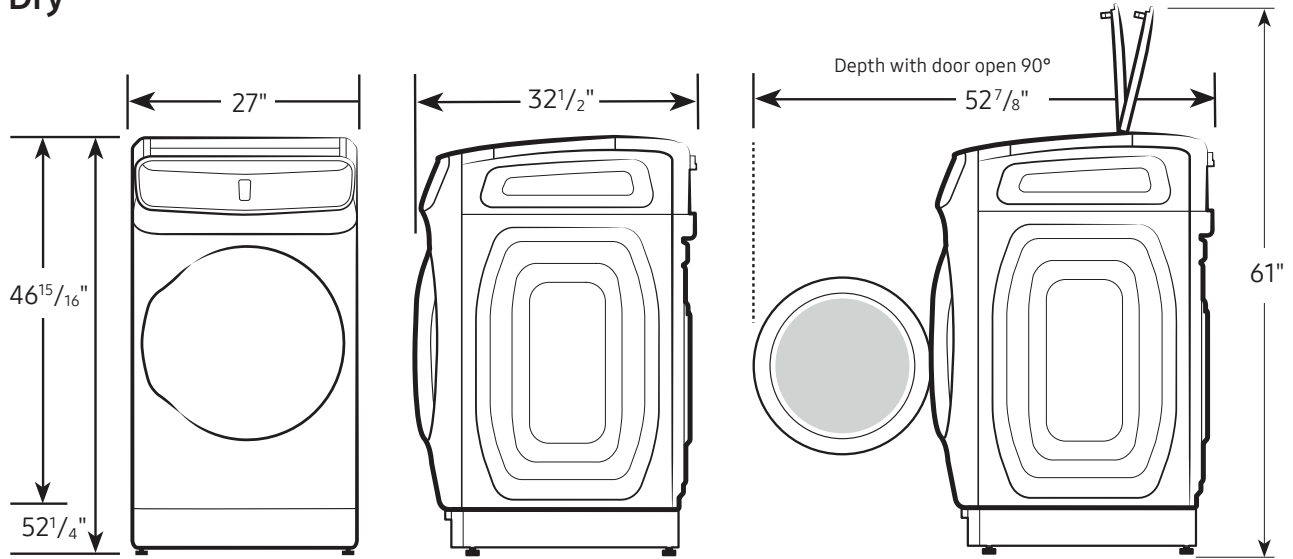

DVG60A9900V

SAMSUNG

Samsung 7.5 cu. ft. Smart Dial Gas Dryer with FlexDry™ and Super Speed Dry

Dimensions

Required dimensions for installation with pedestal:

Installation Specifications – Side-by-Side

If the washer and dryer are installed together or the dryer alone, the closet front must have two unobstructed air openings for a combined minimum total area of 72-inch². Your washer alone does not require a specific air opening.