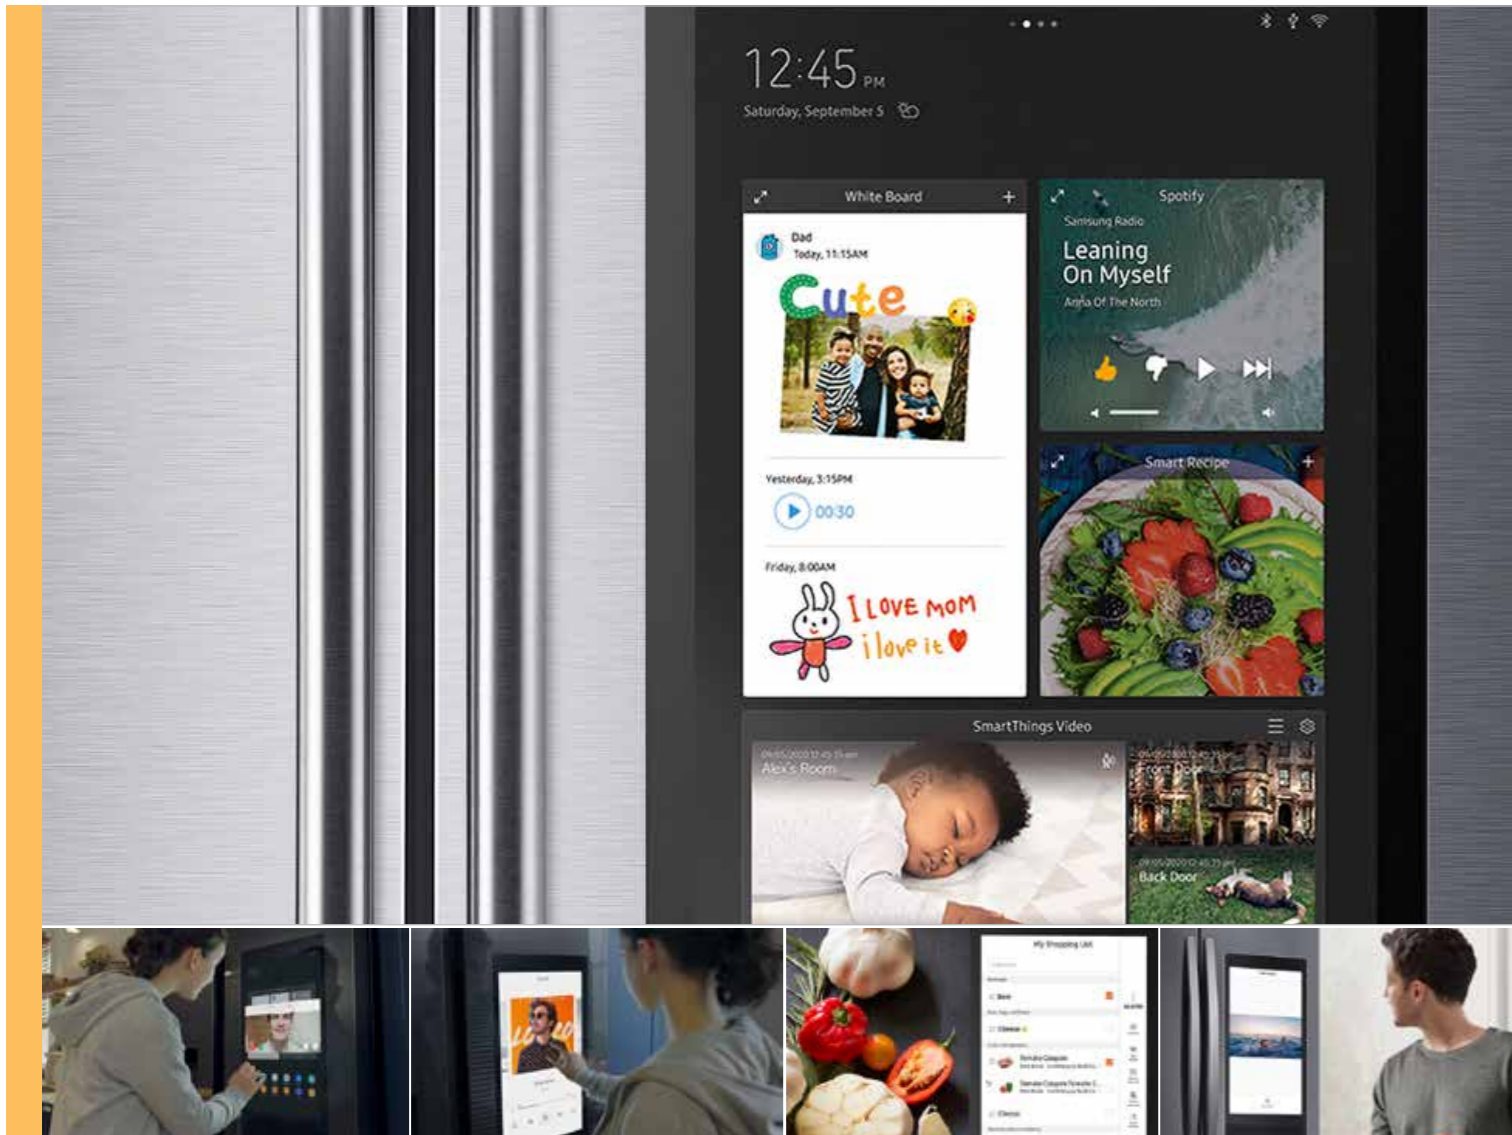

Features and Benefits

Family Hub™

Samsung's Family Hub™ lets you see inside your refrigerator, manage your family's calendars, stream music, see who's at the front door and much more, all right from your fridge.