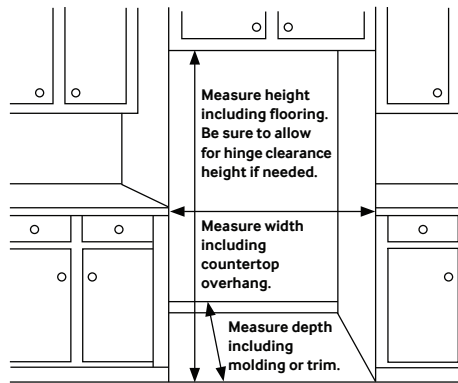

RF22R7551SR

SAMSUNG

22 cu. ft. Counter-Depth, 4-Door French Door Refrigerator with 21.5" Connected Touchscreen Family Hub™

Installation Specifications

1. Measure the height, width and depth of the opening, making sure to include baseboards, molding tile, countertop overhang, etc. Check to be sure there is enough room to open the door (consider walls, islands or other obstacles when measuring).
2. Refer to illustration below to determine dimensions.
3. Allow 2.5" of clearance on hinge side of refrigerator when installing next to a wall where handle may make contact.
4. Allow 1" minimum clearance at rear for proper air circulation and water/electrical connections. Allow a 3/8" minimum clearance at sides and top for ease of installation.
5. Ensure each door and entryway in the home is wide enough for the refrigerator to be moved through easily.

For optimal usage and to be able to open refrigerator doors completely, do not install next to a wall.

Please note: The following dimension and cutout information is for planning purposes only. For complete installation details, consult manual packed with product, or download manual online at samsung.com.