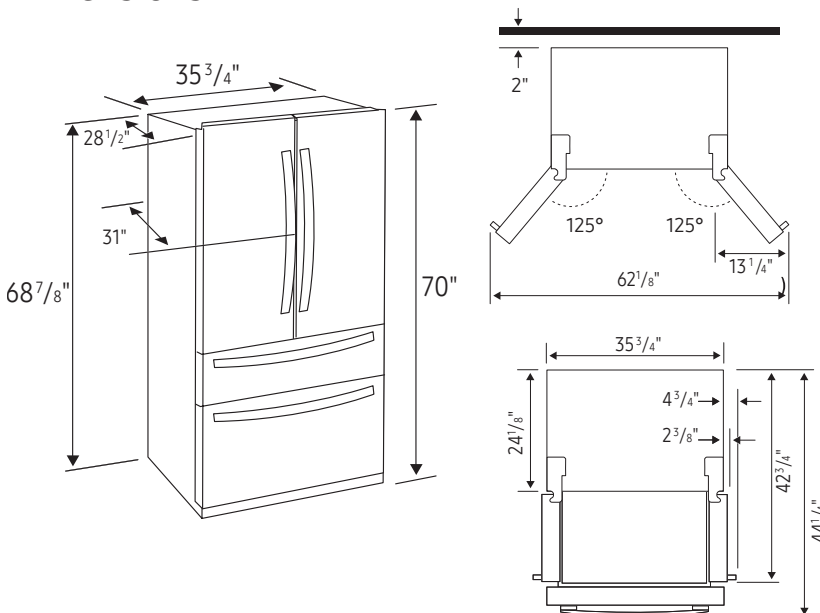

### Installation Specifications

1. Measure the height, width and depth of the opening, making sure to include baseboards, molding tile, countertop overhang, etc. Check to be sure there is enough room to open the door (consider walls, islands or other obstacles when measuring).
2. Refer to illustration below to determine dimensions.
3. Allow 2.5" of clearance on hinge side of refrigerator when installing next to a wall where handle may make contact.
4. Allow 1" minimum clearance at rear for proper air circulation and water/electrical connections. Allow a 3/8" minimum clearance at sides and top for ease of installation.
5. Ensure each door and entryway in the home is wide enough for the refrigerator to be moved through easily.

For optimal usage and to be able to open refrigerator doors completely, do not install next to a wall.

Please note: The following dimension and cutout information is for planning purposes only. For complete installation details, consult manual packed with product, or download manual online at [samsung.com](http://samsung.com).

### Dimensions

**Total Capacity: 22 cu. ft.**

**Refrigerator: 12.6 cu. ft.**

- 2 Humidity-Controlled Crispers
- 5 Tempered Glass Spill-Proof Shelves
  - 1 Slide-In
  - 1 Foldable Half
  - 3 Fixed
- 6 Door Bins
  - Right Door: 3 Door Bins
  - Left Door: 3 Regular Bins
- Metal Cooling
- High Efficiency LED Lighting