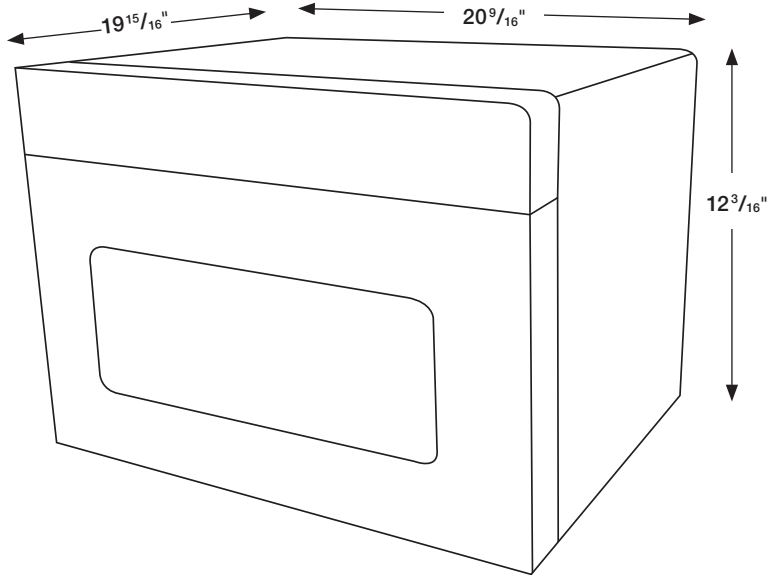

## Dimensions

## Product Dimensions & Weight (WxHxD)

Cavity Dimensions:

14<sup>11/16</sup>" x 9<sup>1/8</sup>" x 14<sup>9/16</sup>"

Outside Net Dimensions:

20<sup>9/16</sup>" x 12<sup>3/16</sup>" x 19<sup>15/16</sup>"

Weight: 44.1 lbs.