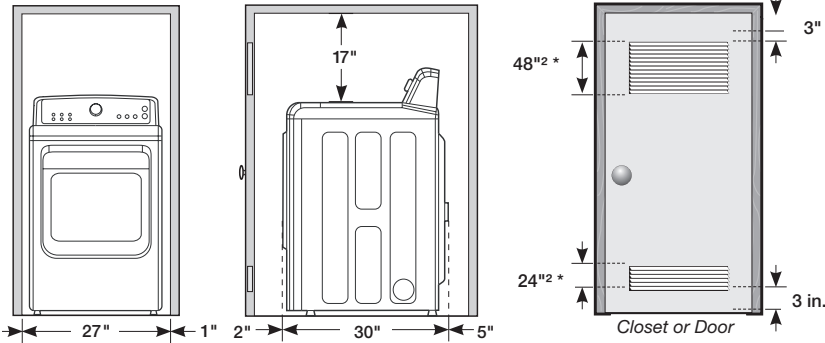

SAMSUNG

DV45H7200GW

Samsung Top-Load Gas Dryer

Installing Your Dryer

Recessed Area

Side View Confined

Minimum clearances for closets and alcove:

Sides - 1"
Top - 17"
Rear - 5"
Closet Front - 2"

If the washer and dryer are installed together, the closet front must have at least a 72 in² (465cm²) unobstructed air opening. Your washer alone does not require a specific air opening.

* Required spacing
** External exhaust elbow requires additional space.

Dimensions: 29 1/2" x 46 1/2" x 31 1/8"

Weight: 134 lbs

Gas	Model #	UPC Code
White	DV45H7200GW	887276963921

Electric	Model #	UPC Code
White	DV45H7200EW	887276963907

Matching Washer

White	WA45H7200AW	887276857954
-------	-------------	--------------