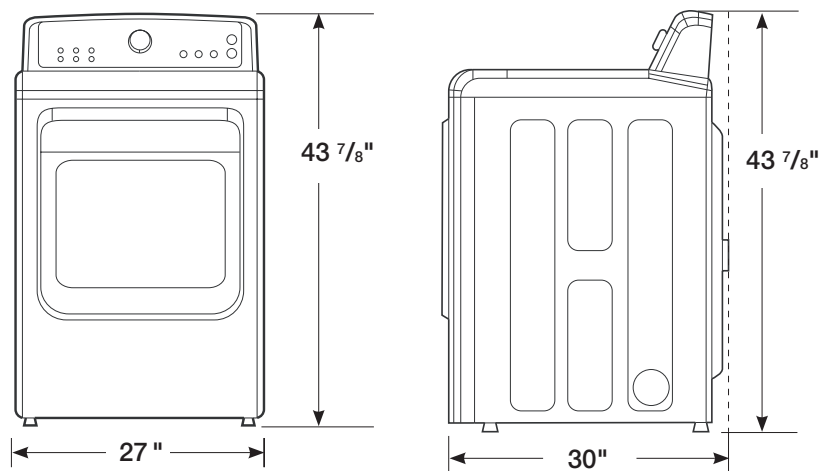

Dimensions

7.4 cu. ft. Capacity DOE

3-Way Venting

11 Preset Dry Cycles:

Normal, Heavy Duty, Towels, Permanent Press, Bedding, Delicates, Sanitize, Time Dry, Air Fluff, Quick Dry, Wrinkle Release

7 Options:

Mixed Load Bell, Wrinkle Prevent, Adjust Time, Child Lock, Sound On/Off, Smart Care, Drum Light

4 Temperature Settings:

High, Medium, Low, Extra Low

4 Dry Levels:

Very Dry, More Dry, Normal Dry, Damp Dry

2 Signal Level Settings:

On/Off

Warranty

One (1) Year All Parts and Labor

Two (2) Years Control Board

Product Dimensions & Weight (WxHxD)

Dimensions: 27" x 43 7/8" x 30"

Weight: 126 lbs

Shipping Dimensions & Weight (WxHxD)

Dimensions: 29 1/2" x 46 1/2" x 31 1/8"

Weight: 134 lbs

Gas	Model #	UPC Code
White	DV45H7200GW	887276963921

Electric	Model #	UPC Code
White	DV45H7200EW	887276963907

Matching Washer

White	WA45H7200AW	887276857954

Actual color may vary. Design, specifications, and color availability are subject to change without notice. Non-metric weights and measurements are approximate.

SAMSUNG

Samsung received the highest numerical score for clothes washers (2009-2012) and dryers (2008-2012) in the proprietary J.D. Power and Associates Laundry Appliance Studies. SM 2012 study based on 9,339 total responses measuring 12 brands, and measures opinions of consumers about their washer and dryer obtained new in the past 24 months. Proprietary study results are based on experiences and perceptions of consumers surveyed in January-February 2012. Your experiences may vary. Visit jdpower.com.

©2013 Samsung Electronics America, Inc. 85 Challenger Road, Ridgefield Park, NJ 07660. Tel: 800-SAMSUNG. samsung.com. Samsung is a registered trademark of Samsung Electronics Co. Ltd.