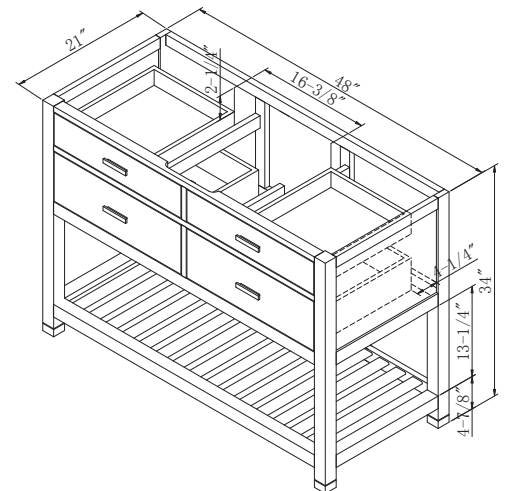

TB34EF
Wall Filler Strip

TB3038MR Mirror
TB3638MR Mirror

TB3021D Vanity
1 x Drawer / 1 x Shelf

TB3621D Vanity
1 x Drawer / 1 x Shelf

TB4821D Vanity
4 x Drawer / 1 x Shelf

The Toby Collection from Sagehill Designs is a casually inspired collection of fine bath furnishings. The collection features a textured blond finish design that allows the beauty of the select oak solids and veneers to shine through. The bureau style cabinets feature slatted shelves and mirror details, inset drawers and side panels. The cabinets are available in variety of widths, and feature Sagehill Design's fine furniture craftsmanship and finish. Each Toby Collection piece is designed to provide the utmost in style, storage, and durability.