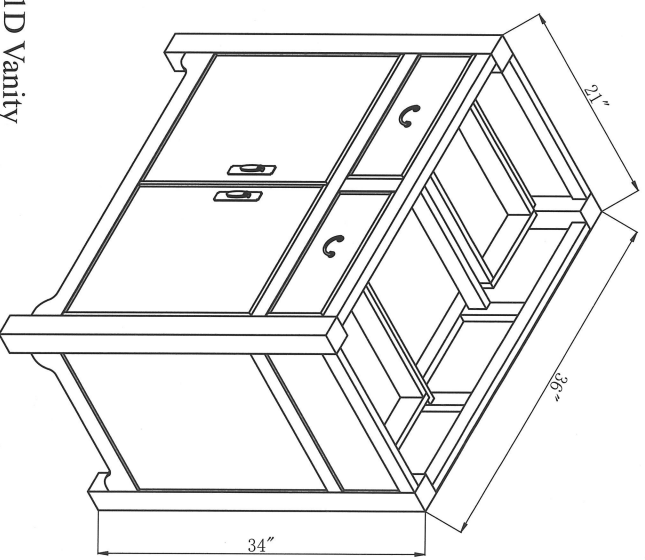

As always, Sagehill Designs brings you the best in design, the quality construction and finishing you expect, and always keeping an eye on value.

HZ3038MR Mirror  
30 in. W x 38 in. H x 1 in. D

HZ3621D Vanity  
36 in. W x 21 in. D x 34 in. H