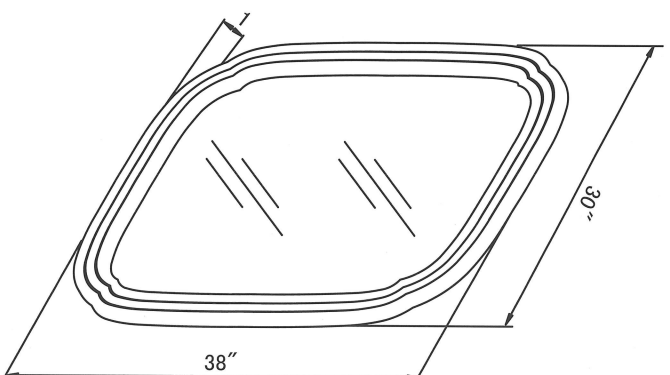

As always, Sagehill Designs brings you the best in design, the quality construction and finishing you expect, and always keeping an eye on value.

HZ3038MR Mirror  
30 in. W x 38 in. H x 1 in. D

HZ3621D Vanity  
36 in. W x 21 in. D x 34 in. H