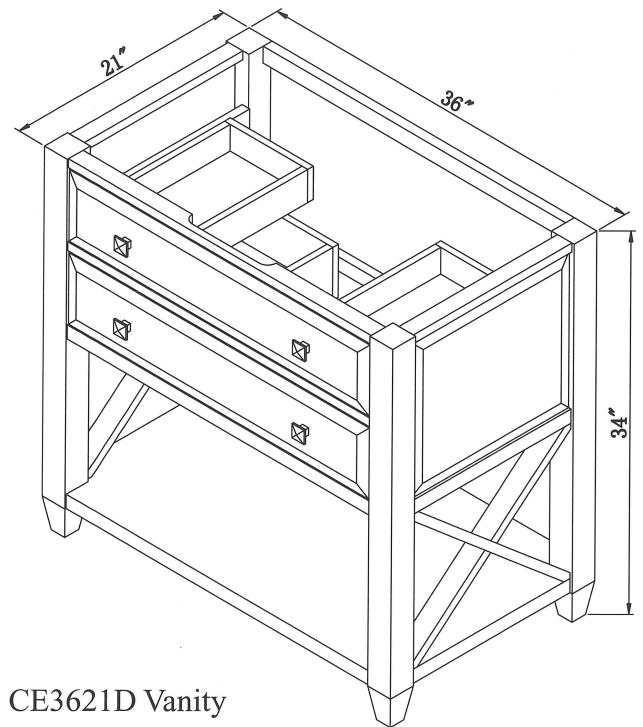

Features Include:

- * Popular casual styling
- * Multi-step hand rubbed finish
- * "X" cross supports highlight the display shelf
- * Matching round mirror
- * Ample storage
- * Tapering legs with adjustable levelers

CE3030MR Mirror

CE3621D Vanity

Sagehill Designs Casual Elements Collection confirms the notion that form can follow function - with style! Clean lines and balanced proportions are designed with flexibility in mind.