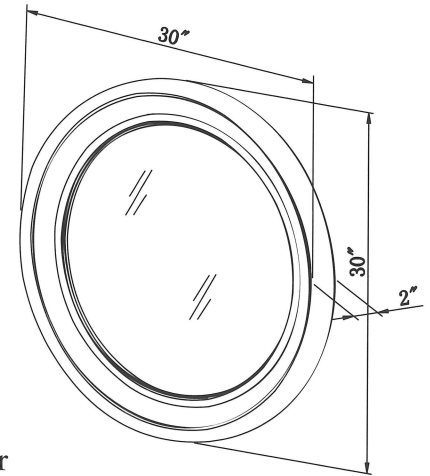

Features Include:

- * Popular casual styling
- * Multi-step hand rubbed finish
- * "X" cross supports highlight the display shelf
- * Matching round mirror
- * Ample storage
- * Tapering legs with adjustable levelers

CE3030MR Mirror

CE3621D Vanity

Sagehill Designs Casual Elements Collection confirms the notion that form can follow function - with style! Clean lines and balanced proportions are designed with flexibility in mind.