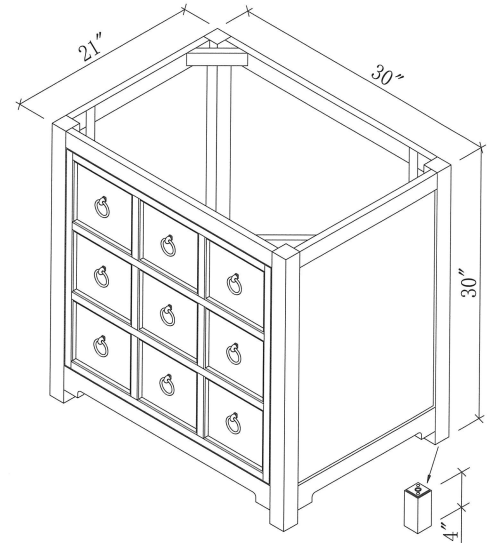

AP3021 Vanity