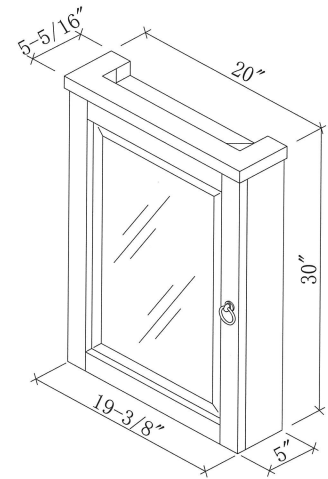

AP2030M Medicine cabinet

The Apothecary Collection from Sagehill Designs is inspired by the simple wooden boxes used for centuries to store Eastern healing herbal remedies.

Crafted from select hardwood solids and veneers, the faux drawer fronts feature delicate ring-pulls and a raised frame molding. The vanities also feature a unique variable-height leg option which allows the same cabinet to be adjusted in height for under-mount sinks as well vessel style sinks.

The Apothecary Collection by Sagehill Designs will help bring a rich healing tradition into your bath, home, and life.

**Sagehill
Designs**
A division of
Sunny Wood Company

Copyright 2007: Sagehill Designs. All rights reserved.