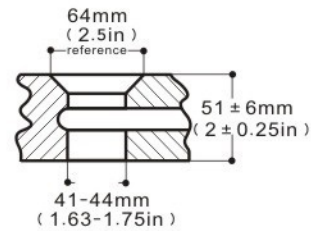

CUPC NO: 8864

U-1813

Outside size : 515×385×190mm

inside size : 460×330mm

Under Counter Basin

Outside size : 20"×15"×7-1/2"

inside size : 18"×13"

Under counter mounting