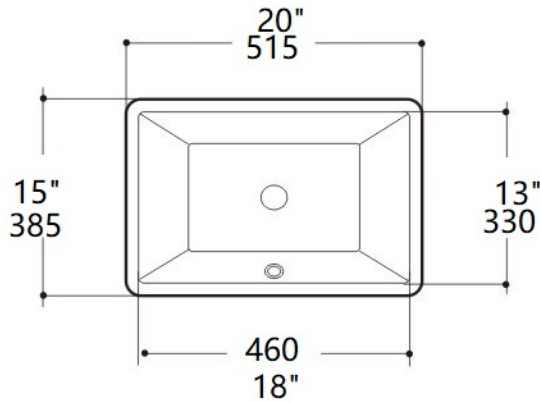

CUPC NO: 8864

U-1813

Outside size : 515×385×190mm

inside size : 460×330mm

Under Counter Basin

Outside size : 20"×15"×7-1/2"

inside size : 18"×13"

Under counter mounting

Lavatory and Bidet Outlet Detail