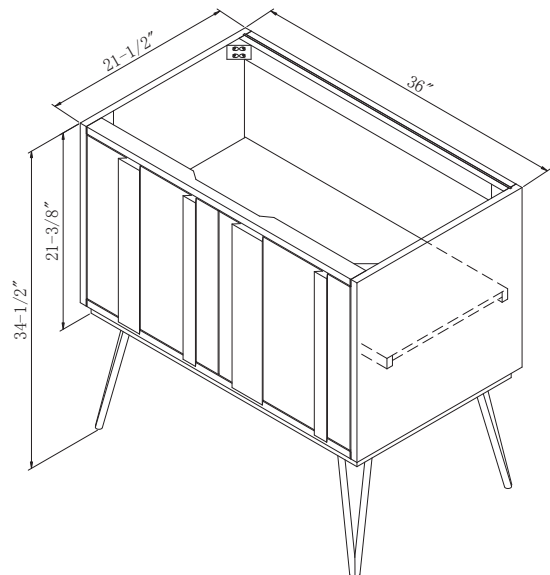

VT3621 Vanity
1 x Adj.Shelf

The new Verticali Bath Collection has been designed to match today's eclectic interior design styles. Starting with a soft-modern design style, the cabinet has been enhanced with rustic multi-colored vertical door panels. The panels feature hand detailing and rustic accents.

Like all Sagehill Designs vanities, the cabinet features ample interior storage, expert materials selection and craftsmanship. We engineer our products to provide years of durable beauty.

Thank you for choosing Sagehill Designs for your bath environment.

Sagehill Designs

by
Sunny Wood Company

Member
NKBA

DPHA
Decorative Plumbing
& Hardware Association

Note: Printed finish representations are for general reference only.
Contact your dealer to view actual finish samples.
Copyright 2016: Sagehill Designs. All rights reserved.