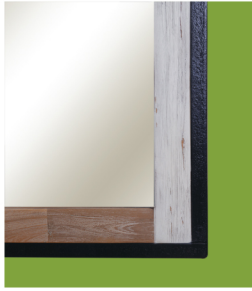

Matching portrait mirror

Multi-colored finish treatment on mirror and cabinet doors

Integrated door pulls

Ample storage space with soft close hinges

Adjustable levelers

Triangular metal legs

V E R T I C A L I

Cabinet features multi-colored finish effects and legs are removable for wall mount applications

The Verticali Bath Collection from Sagehill Designs features clean lines and a casual attitude that complements today's casual bath interiors.

The cabinet doors have multi-colored vertical panels that make an unique design statement. The interior of the cabinet is large and features ample interior storage. The doors also feature soft-close hinges. The triangular metal legs can be removed and allows the vanity to be wall mounted for added flexibility.