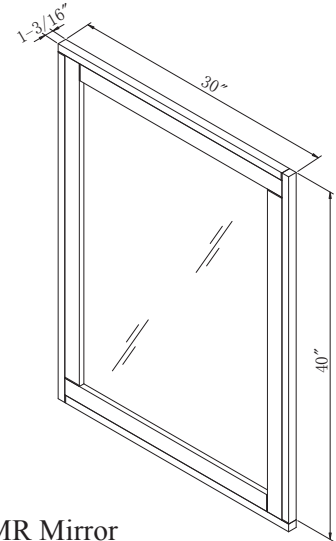

Features Include:

- Multi-colored color scheme finish
- Matching portrait mirror
- Ample interior storage
- Soft-close hinges
- Removable legs allow for freestanding placement or wall mounted applications. Wall mounting strip and hardware is included
- Integrated door pulls
- Two cabinet widths available

VT3040MR Mirror