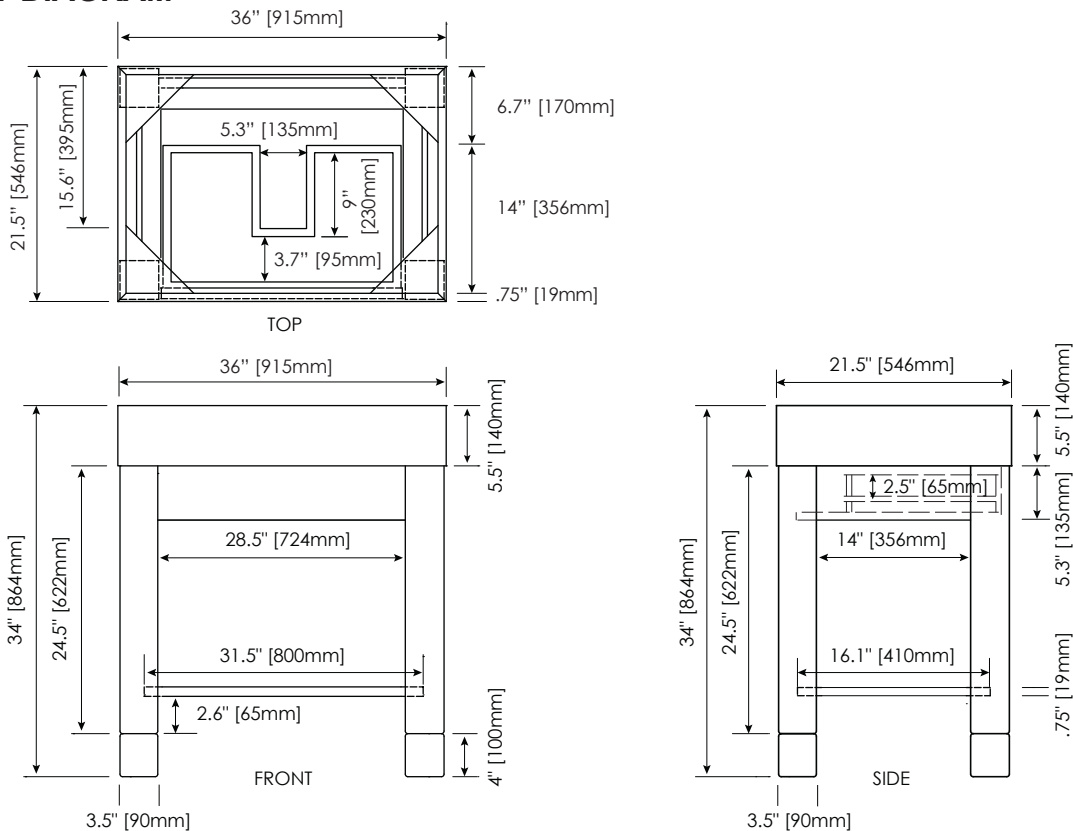

FEATURES

- Euro-contemporary design
- Drawer provides convenient storage for small items
- Features “Adjust-A-Leg” to raise or lower vanity height for integral sink and undermount vanity tops, or vessel tops
- Collection includes 24", 30", 36", and 48" vanities and coordinating mirrors

COLORS / FINISHES

- DW: Dark Walnut

NOMINAL DIMENSIONS

- 36" Width x 21.5" Depth x 34" Height

SPECIFIED MODEL

MODEL	DESCRIPTION	COLORS / FINISHES
V-INDUS2-36DW	36" INDUS 2 Vanity	□ Dark Walnut

RECOMMENDED COMPONENTS		
M-INDUS-36DW	36" INDUS Mirror	□ Dark Walnut
SVT360TR	36" Stone Vanity Top with Integral Sink	□ Beige Travertine
SVT360WT	36" Stone Vanity Top with Integral Sink	□ White Carrara Marble
Vanity Top	37" Standard Vanity or Vessel Top	
Drain Kit	Ryvyr Umbrella Drain	□ Brushed Nickel □ Chrome

PRODUCT DIAGRAM

* Please note that all stated sizes are nominal and may vary slightly within the normal range of tolerances. Measurements were taken to outside edges.