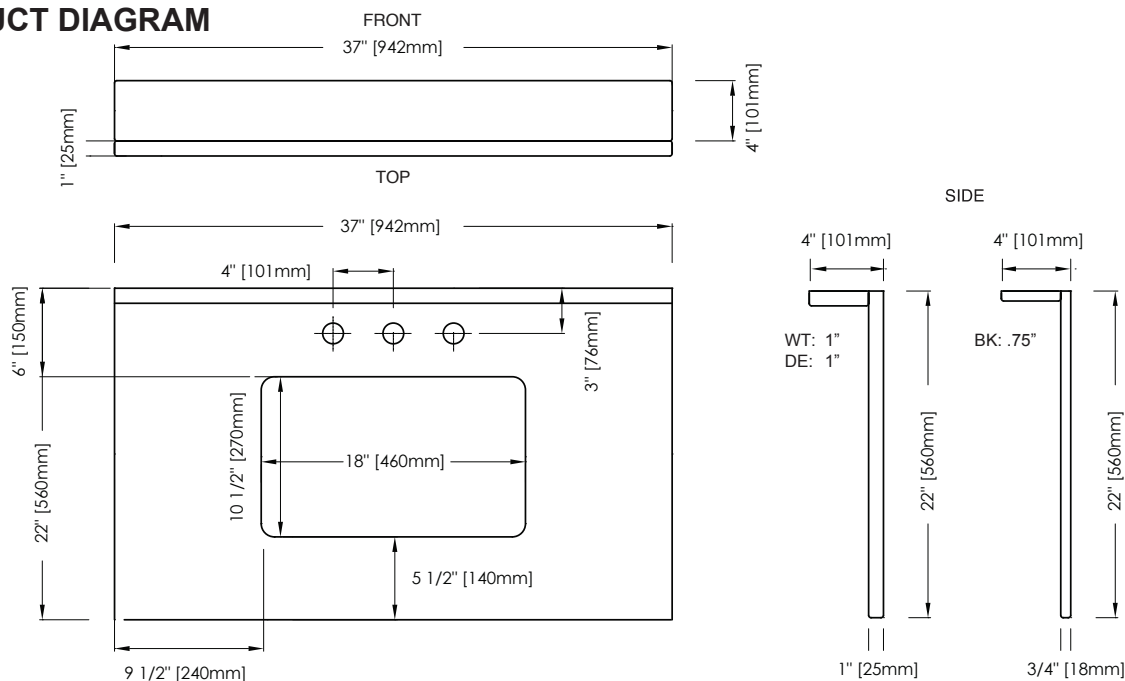

PRODUCT DIAGRAM

Clean the vanity top with a soft cloth and a mild cleanser.