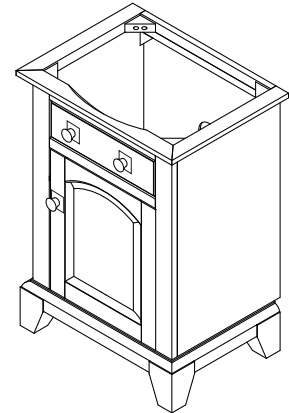

## FEATURES

- Early American design with rustic bronze handles
- Tilt-out storage tray behind top panel
- Full extension glides; soft-close drawers and cabinet doors
- Removeable duststopper toe kick - recessed 40mm on front/50mm on sides
- Interior drawer for storage in cabinet

## NOMINAL DIMENSIONS

- 24" Width x 21.5" Depth x 34" Height