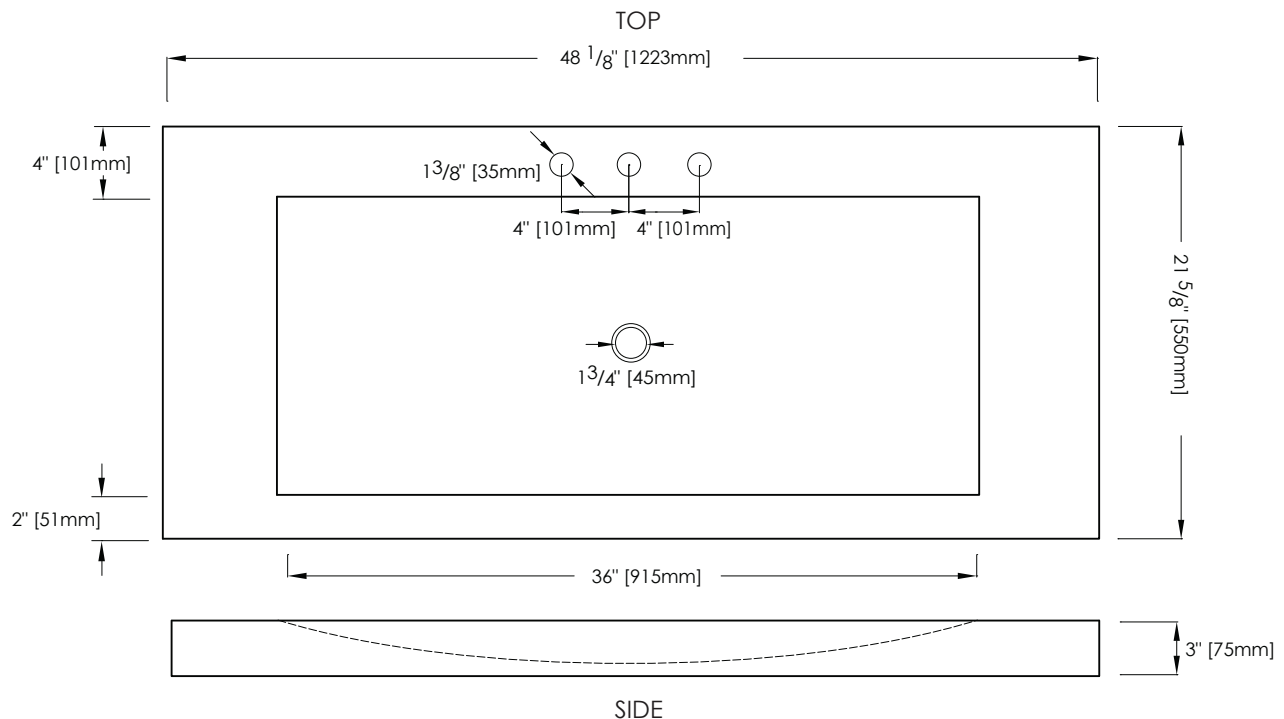

PRODUCT DIAGRAM

Clean the vanity top with a soft cloth and a mild cleanser.